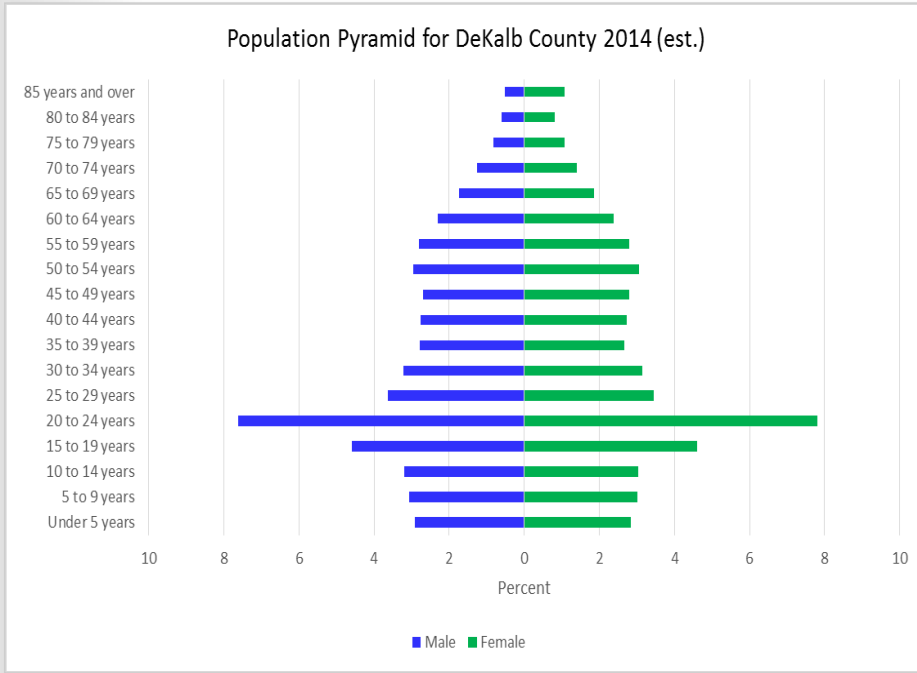

Population

DeKalb County
 105,462

Source: US.Census Bureau, Population Division, 2015

Population Count

Municipality	2000	2010	2014
Cortland	2,066	4,270	4,375
DeKalb	39,018	43,862	44,092
Genoa	4,169	5,193	5,716
Hinckley	1,994	2,070	2,052
Kingston	980	1,164	1,029
Kirkland	1,166	1,744	1,791
Lee	313	337	335
Malta	969	1,164	1,115
Maple Park	765	1,310	1,366
Sandwich	6,509	7,421	7,513
Shabbona	929	925	877
Somonauk	1,295	1,893	2,191
Sycamore	12,020	17,519	17,473
Waterman	1,224	1,506	1,481

Sources: US Census Bureau, 2000 and 2010 Total Population Counts; US Census Bureau 2010-2014 American Community Survey 5-Year Estimates