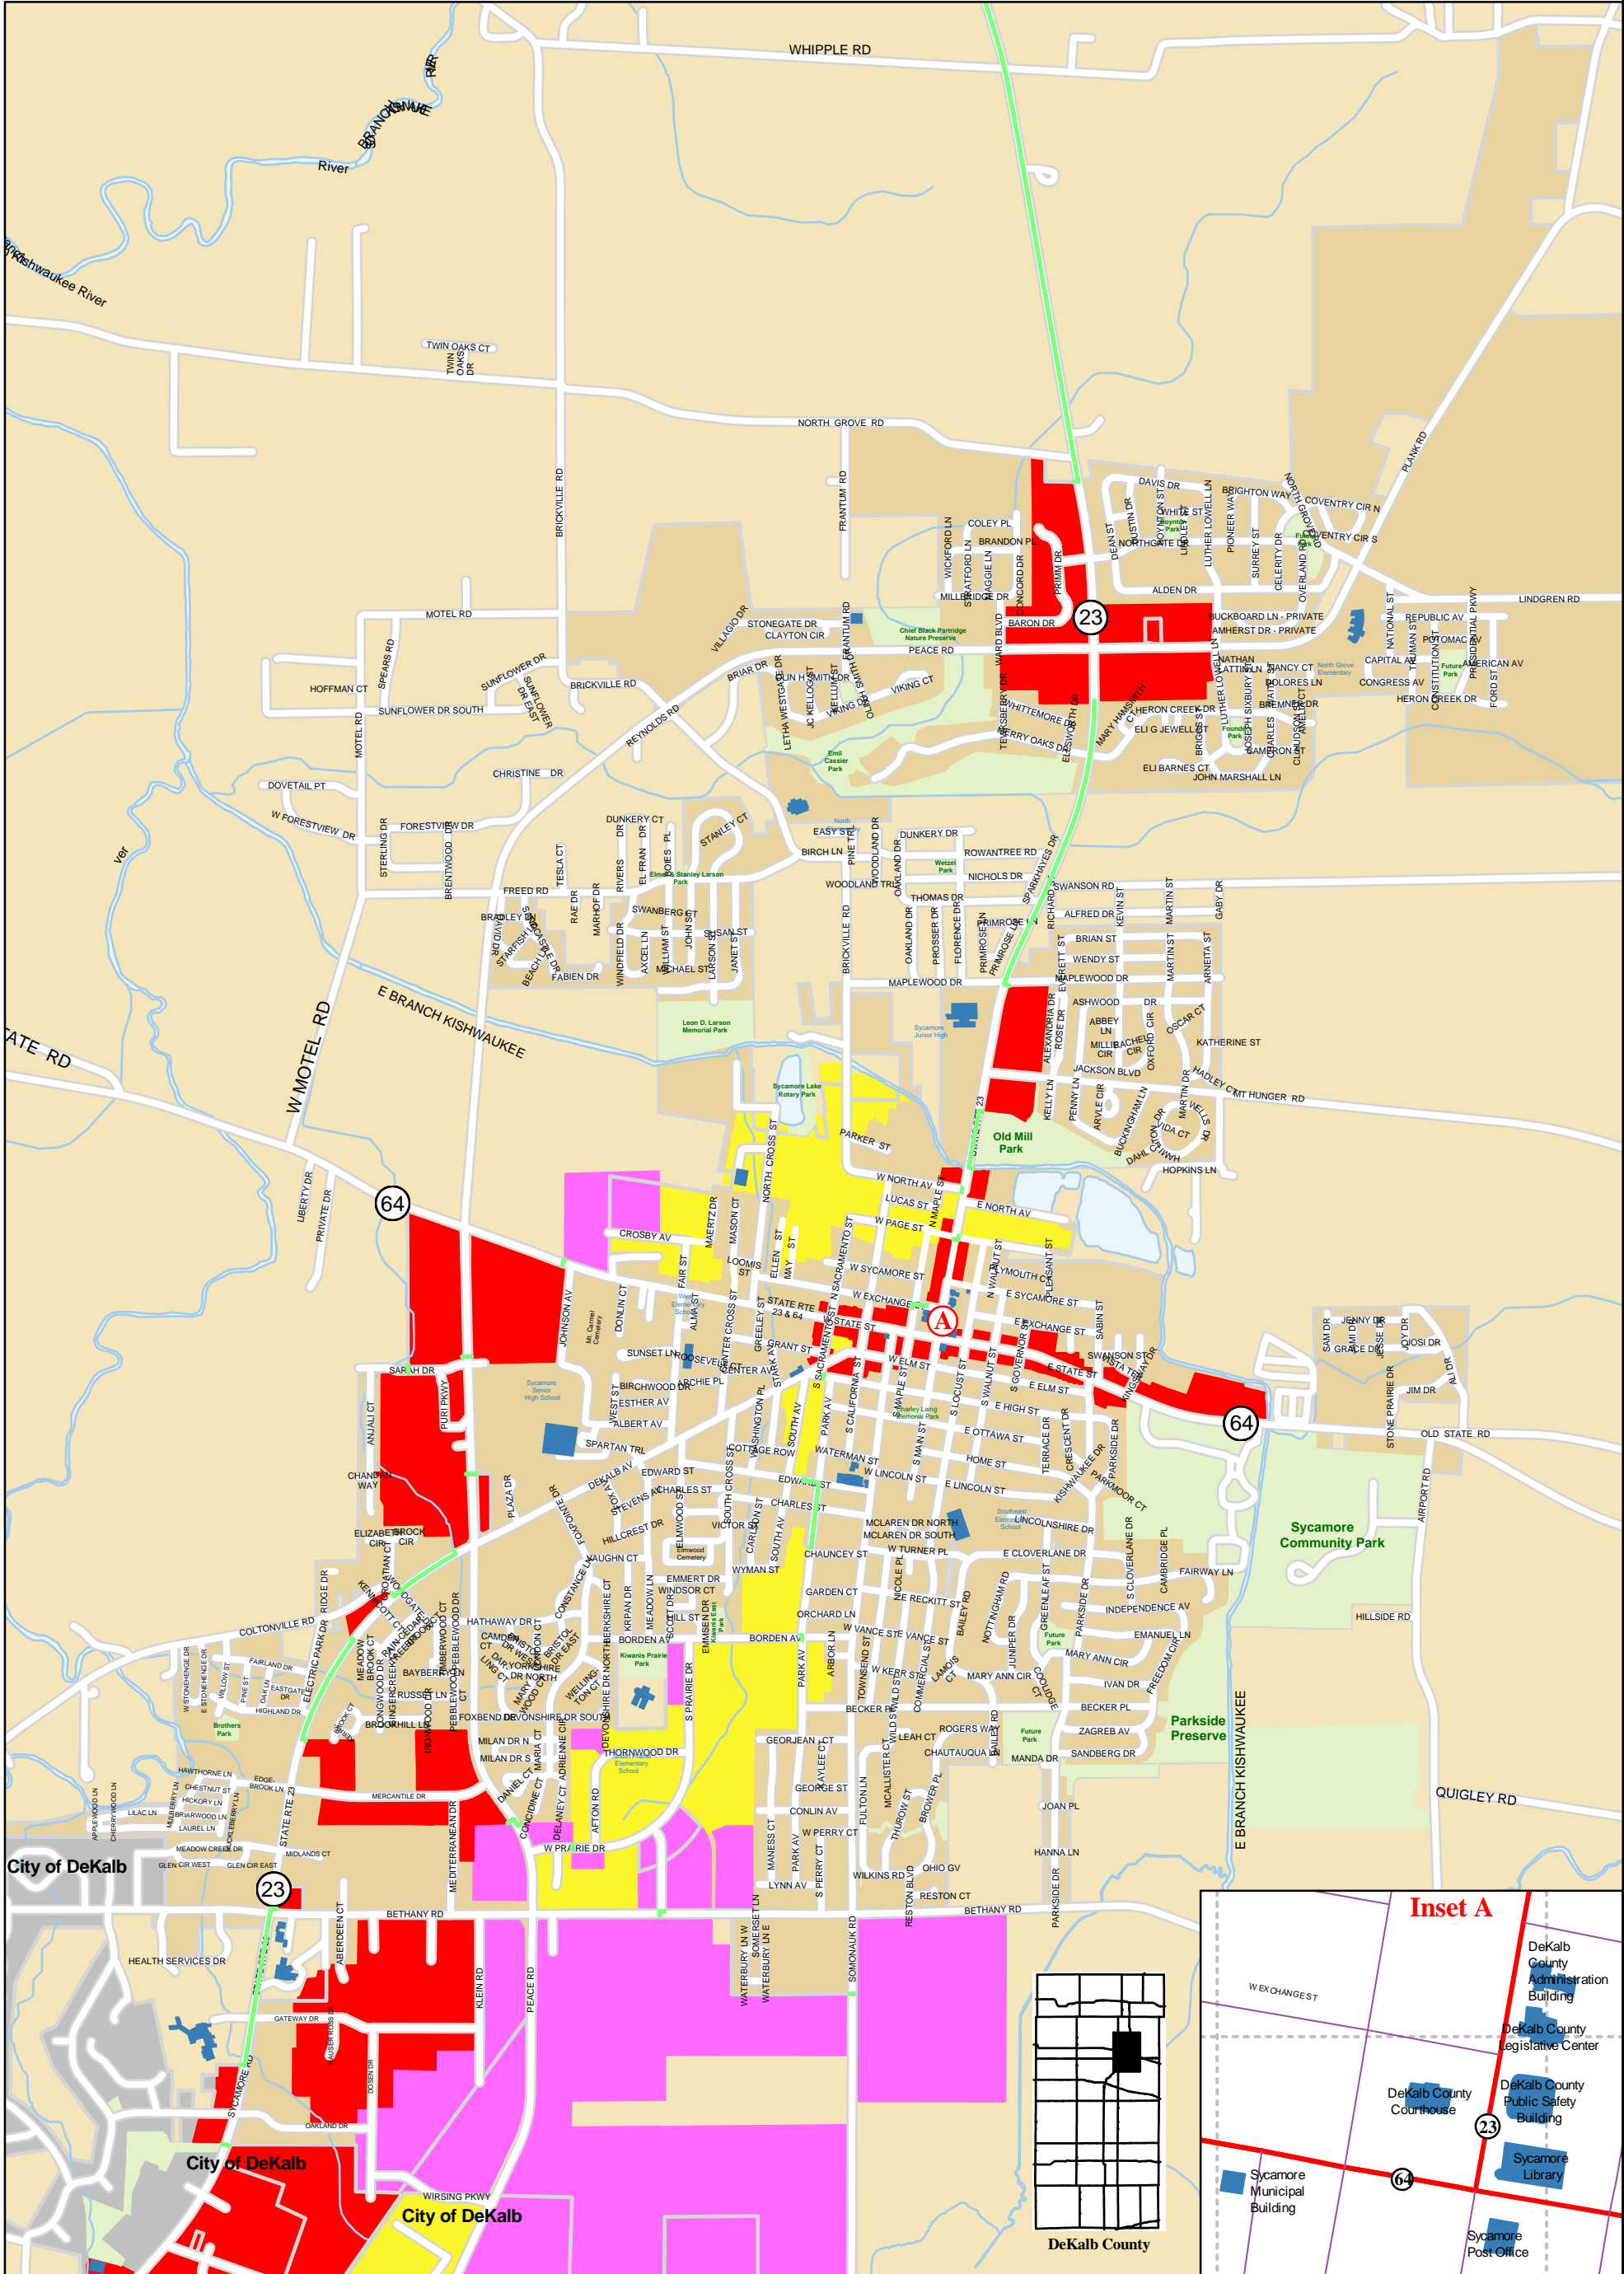

C-2-B4-A-6 4-B-1 4-B-2 4-B-3 4-B-4 4-B-5 4-B-6 4-C-1 4-C-2 4-C-3 4-C-4 4-C-5 4-C-6 5-A-1 5-A-2 5-A-3 5-A-4 5-A-5 5-A-6 5-B-1 5-B-2 5-B-3 5-B-4 5-B

C-2-C
 C-2-D
 C-2-E
 C-2-F
 C-3-A
 C-3-B
 C-3-C
 C-3-D
 C-3-E
 C-3-F
 D-1-A
 D-1-B
 D-1-C
 D-1-D
 D-1-E
 D-1-F
 D-2-A
 D-2-B
 D-2-C
 D-2-D
 D-2-E
 D-2-F
 D-3-A
 D-3-B
 D-3-C
 D-3-D
 D-3-E
 D-3-F
 E-1-A
 E-1-B
 E-1-C
 E-1-D
 E-1-E

City of Sycamore - Enterprise Zones

Created: November 2014 BH
 Printed: January 2016

DeKalb County Government
 Information Management Office
 200 North Main Street
 Sycamore, IL 60178
 815-895-1643

Potential Uses of Eligible Enterprise Zone Areas

- Commercial
- Existing Industrial
- Available Industrial
- Connecting Strip