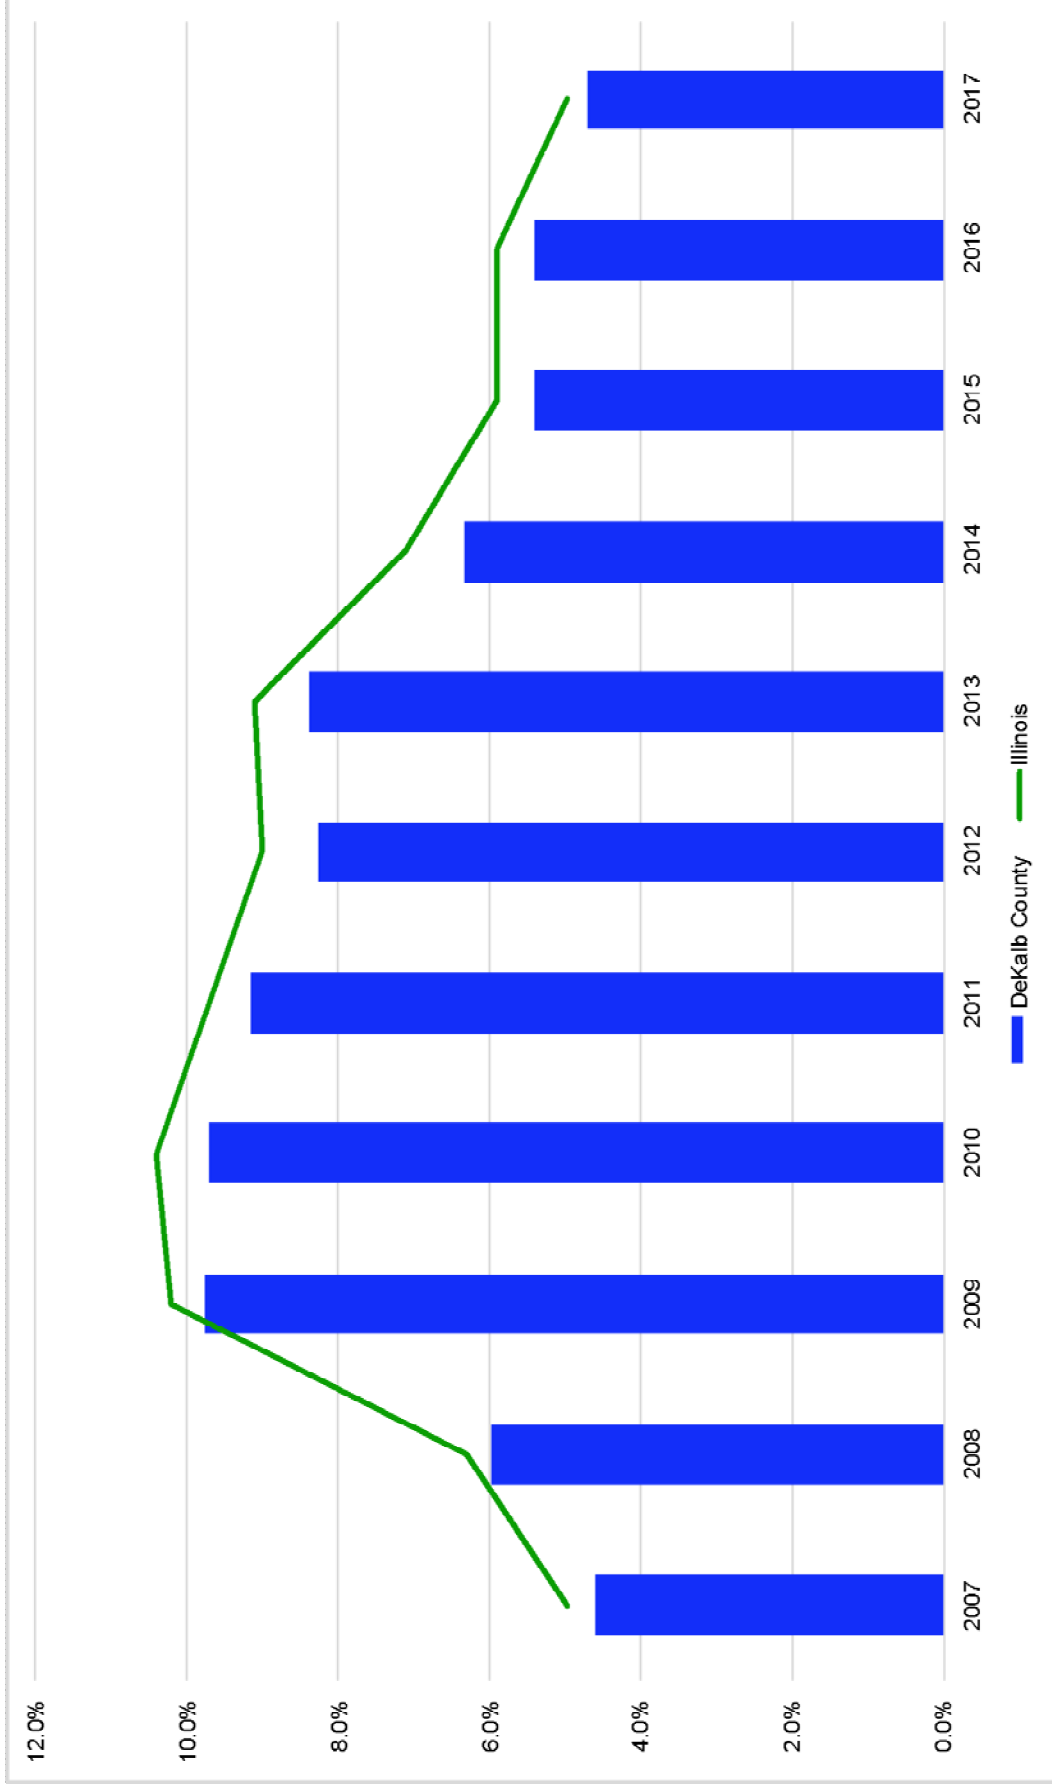

Ten Year Unemployment Rates

Source: IDES, Local Area Unemployment Statistics, Historical Monthly Data.