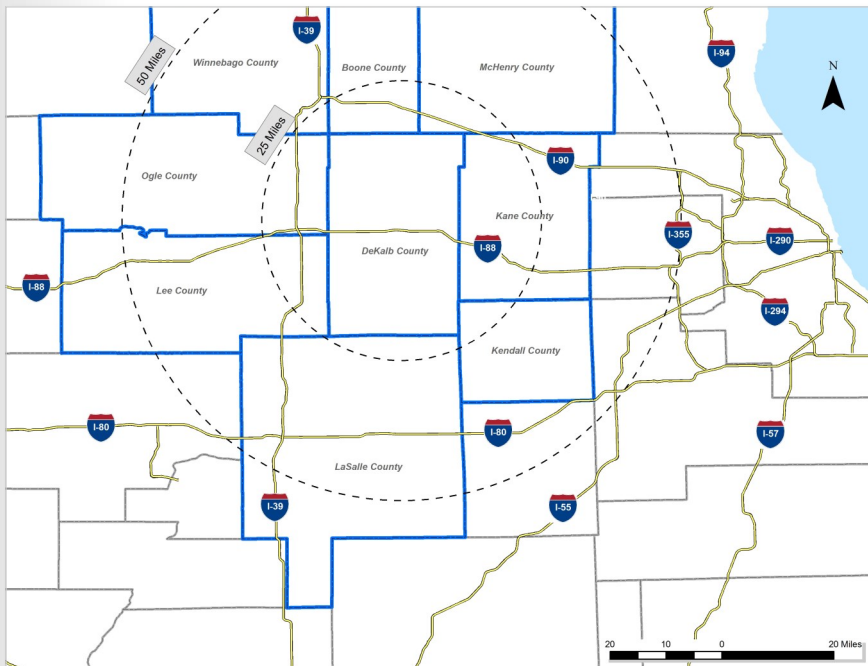

# DeKalb County Labor Market Area

Located on **I-88** — In the center of the **I-39 Logistics Corridor**

**1 hour to O'Hare International Airport**

**60 miles to Chicago**

**Congestion-free access to:**

**6 interstate highways**

**3 intermodal shipping centers**

**4 cargo airports, including:**

**DeKalb Taylor Municipal Airport**

Chicago Rockford International Airport

Access to **talented** and **skilled work-force:**

Northern Illinois University

## Counties within DeKalb County's Primary Labor Market:

- Boone
- DeKalb
- Kane
- Kendall
- LaSalle
- Lee
- McHenry
- Ogle
- Winnebago

# DeKalb County Commuting Data