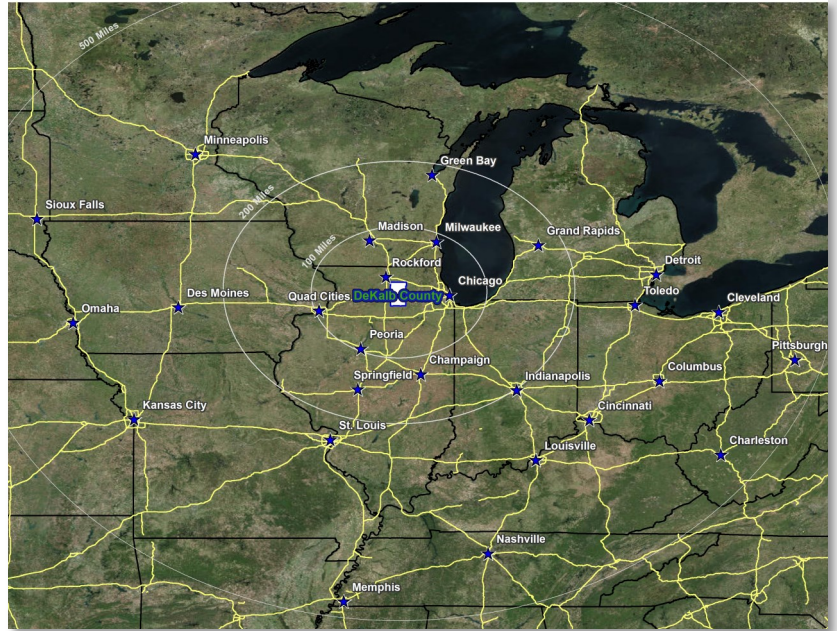

# DeKalb County Labor Market Area

Located on **I-88** — In the center of the **I-39 Logistics Corridor**

**1 hour to O'Hare International Airport**

**60 miles to Chicago**

**Congestion-free access to:**

**6 interstate highways**

**3 intermodal shipping centers**

**4 cargo airports, including:**

**DeKalb Taylor Municipal Airport**

Chicago Rockford International Airport

Access to **talented** and **skilled work-force:**

Northern Illinois University

## Counties within DeKalb County's Primary Labor Market:

- Boone
- DeKalb
- Kane
- Kendall
- LaSalle
- Lee
- McHenry
- Ogle
- Winnebago

# DeKalb County Commuting Data