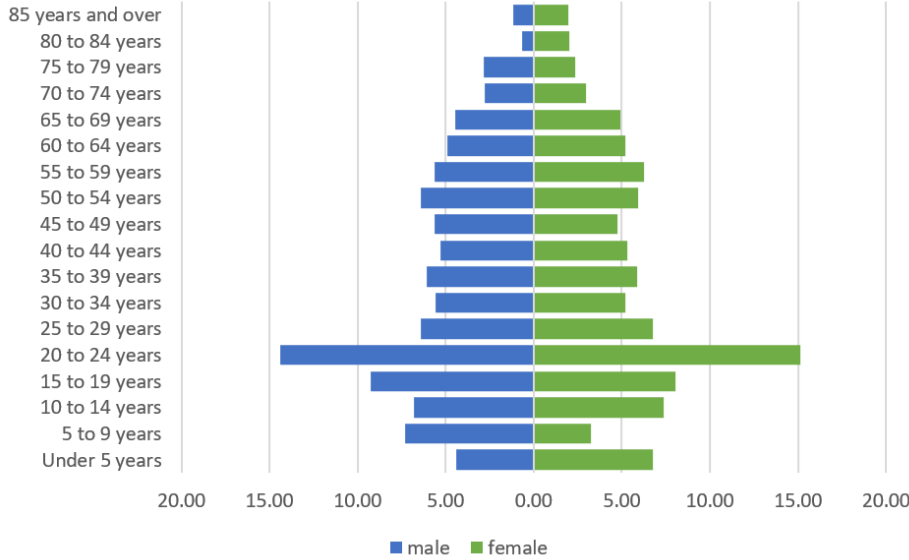

Population

DeKalb County 2019 Population

DeKalb County
 104,897

Source: US Census Bureau, American Community Survey 1-Year Estimate, 2019.

Municipal Populations			
	2010	2015	2018
Cortland	7,385	8,053	4,087
DeKalb	38,885	37,072	42,839
Genoa	4,197	4,353	4,878
Hinckley	2,201	2,110	2,083
Kingston	2,336	2,708	1,270
Kirkland	1,689	1,645	1,816
Lee	337	352	335
Malta	922	1,109	1,080
Maple Park	1,659	1,614	1,482
Sandwich	5,914	6,007	7,617
Shabbona	1,273	1,170	996
Somonauk	1,515	1,587	2,152
Sycamore	10,356	11,313	17,725
Waterman	1,284	1,224	1,567
Total:	79,953	80,317	89,927

Sources: US Census Bureau, 2010 Total Population Counts; US Census Bureau, 2011-2015, 2014-2018 American Community Survey Five-Year Estimates.