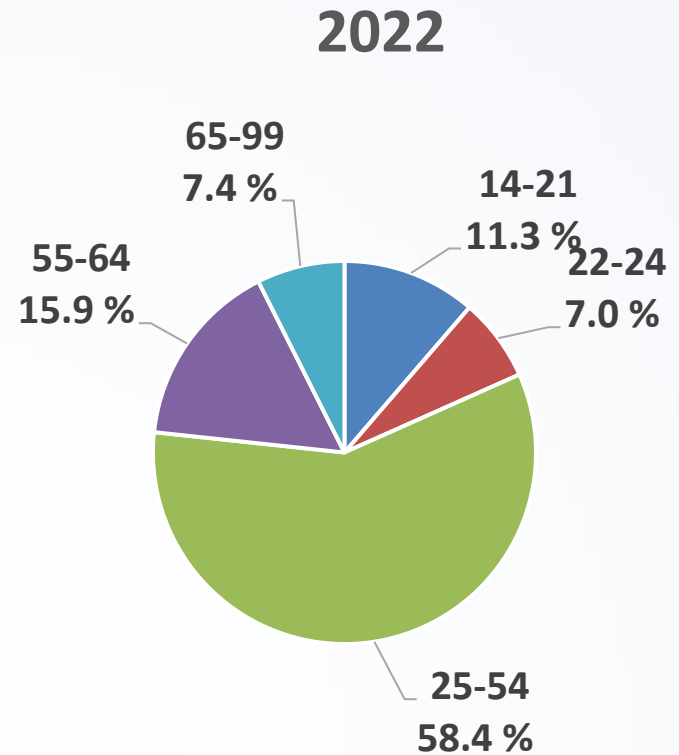

Total Labor Force & Employed

Unemployed

Labor Force Information DeKalb County

Unemployment Rate %

Unemployment Rate Trend

Elgin Metro Division: Employment by Industry

Elgin Metro Division: Employment by Industry

Elgin Metro Division: Employment by Industry

Median Age for Workers 16 To 64 Years (ACS 2021)

Labor Force Participation

Population 16 years and over

Dekalb County Population 2020 to 2022

Census Population 1980 to 2020

DeKalb County: Employed by Age 2019-2022

Dekalb County Employed by Age Index 2010-2022

Questions?