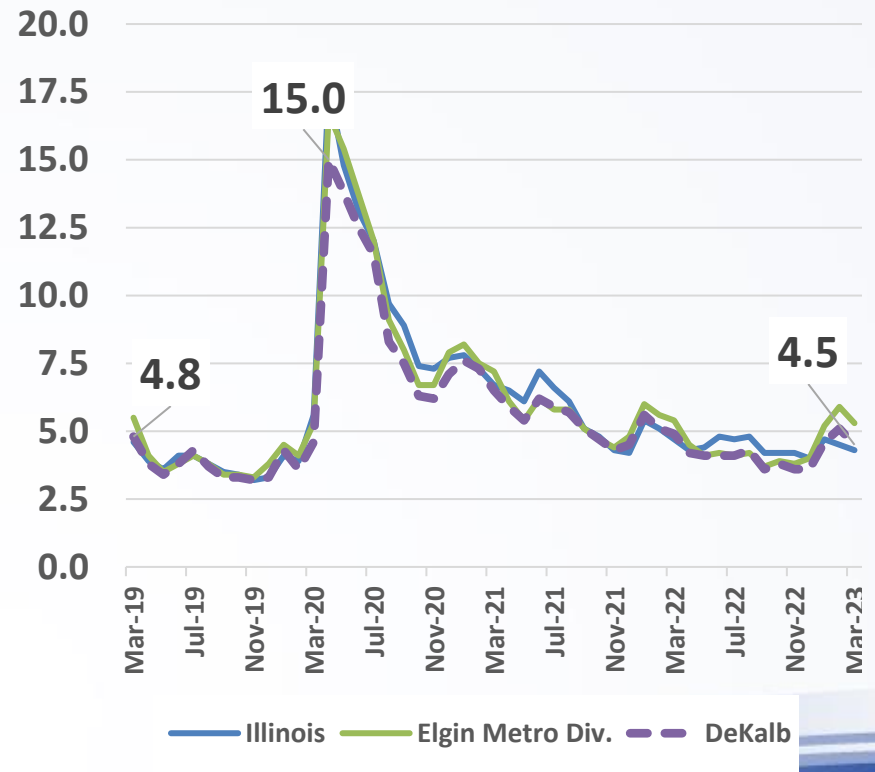

Total Labor Force & Employed

Unemployed

Labor Force Information DeKalb County

Unemployment Rate %

Unemployment Rate Trend

Elgin Metro Division: Employment by Industry

Elgin Metro Division: Employment by Industry

Elgin Metro Division: Employment by Industry

Median Age for Workers 16 To 64 Years (ACS 2021)

Labor Force Participation

Population 16 years and over

Dekalb County Population 2020 to 2022

Census Population 1980 to 2020