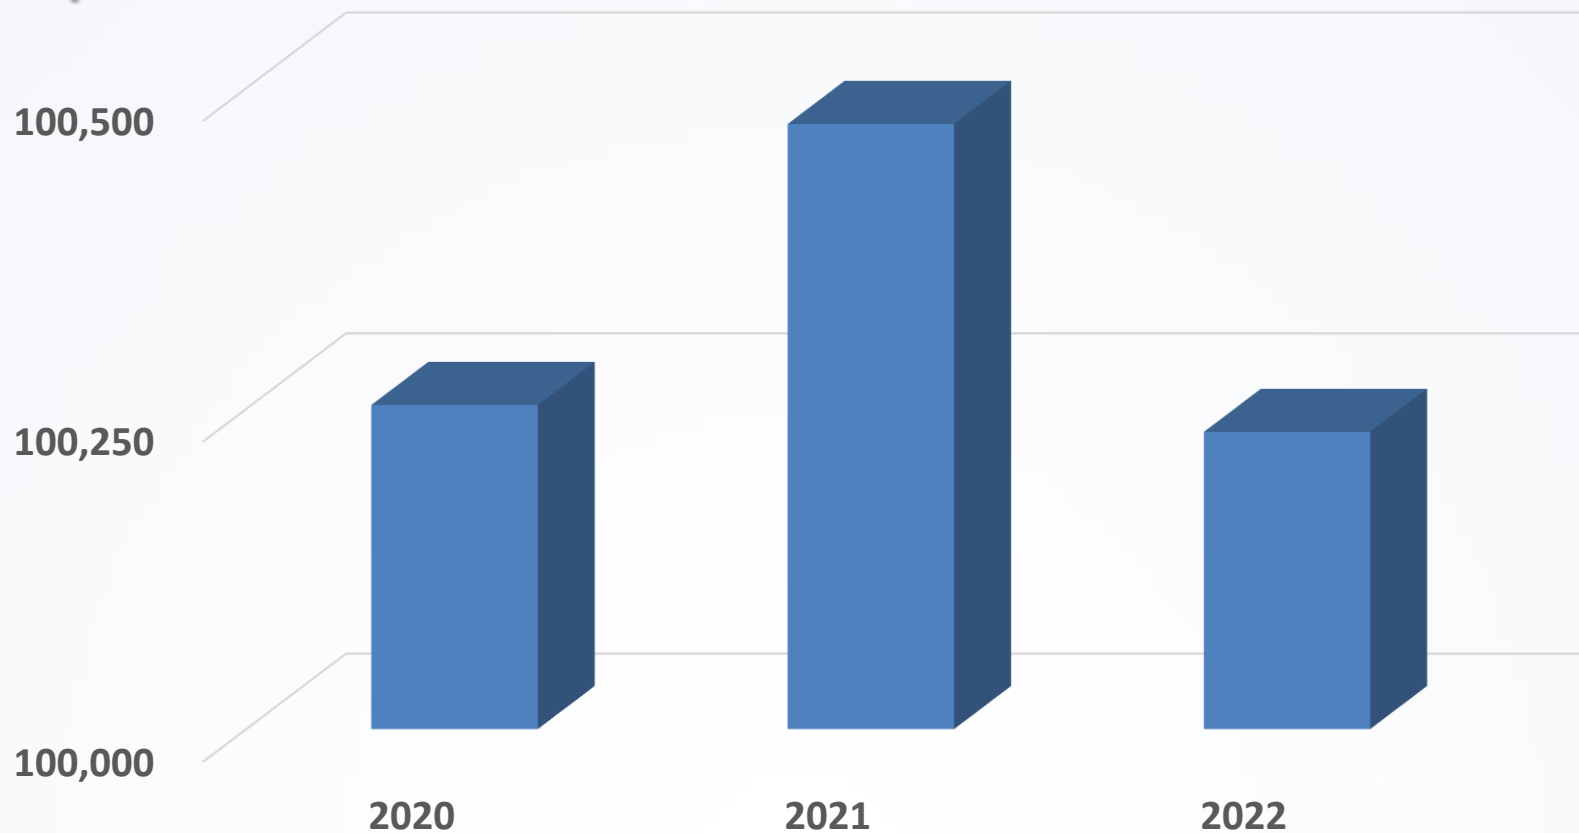

Elgin Metro Division: Employment by Industry

Median Age for Workers 16 To 64 Years (ACS 2021)

Labor Force Participation

Population 16 years and over

Dekalb County Population 2020 to 2022

Census Population 1980 to 2020

DeKalb County: Employed by Age 2019-2022

Dekalb County Employed by Age Index 2010-2022

Questions?