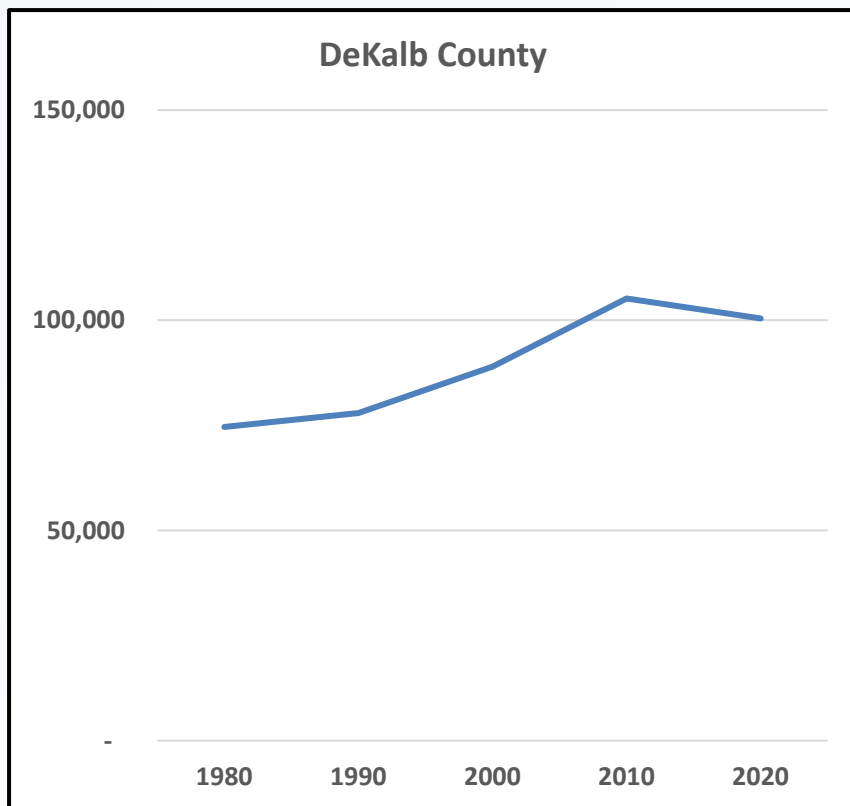

Total Labor Force & Employed

Unemployed

Labor Force Information DeKalb County

Unemployment Rate %

Unemployment Rate Trend

Elgin Metro Division: Employment by Industry

Elgin Metro Division: Employment by Industry

Elgin Metro Division: Employment by Industry

Median Age for Workers 16 To 64 Years (ACS 2021)

Labor Force Participation

Population 16 years and over

Dekalb County Population 2020 to 2022

Census Population 1980 to 2020

DeKalb County: Employed by Age 2019-2022

Dekalb County Employed by Age Index 2010-2022

Questions?