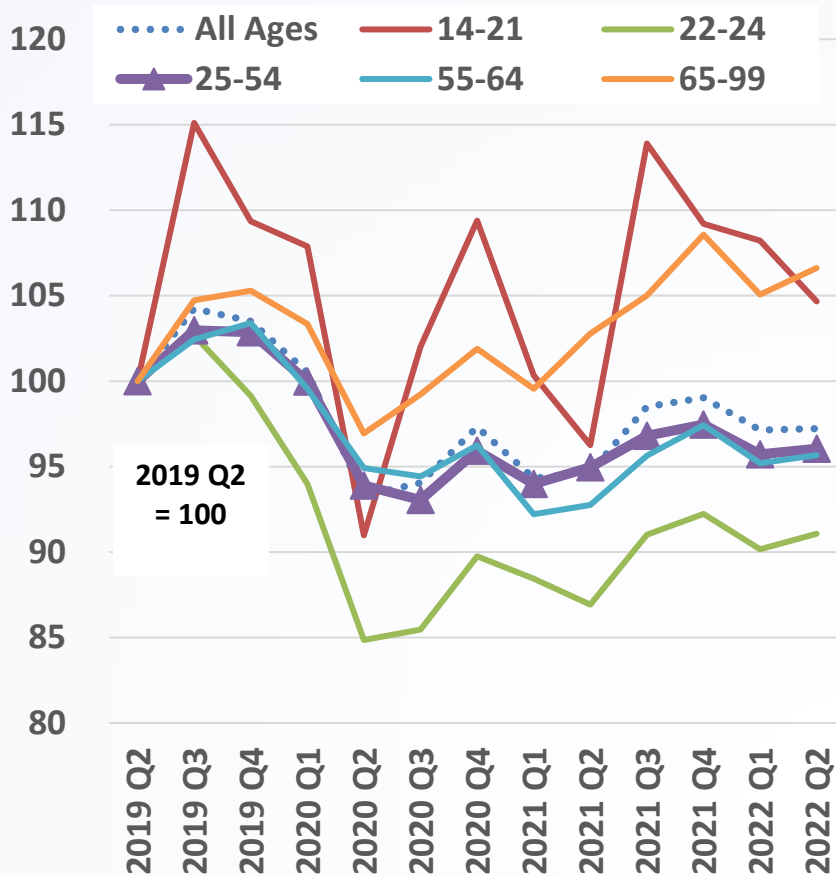

Elgin Metro Division: Employment by Industry

Median Age for Workers 16 To 64 Years (ACS 2021)

Labor Force Participation

Population 16 years and over

Dekalb County Population 2020 to 2022

Census Population 1980 to 2020

DeKalb County: Employed by Age 2019-2022

Dekalb County Employed by Age Index 2010-2022

Questions?