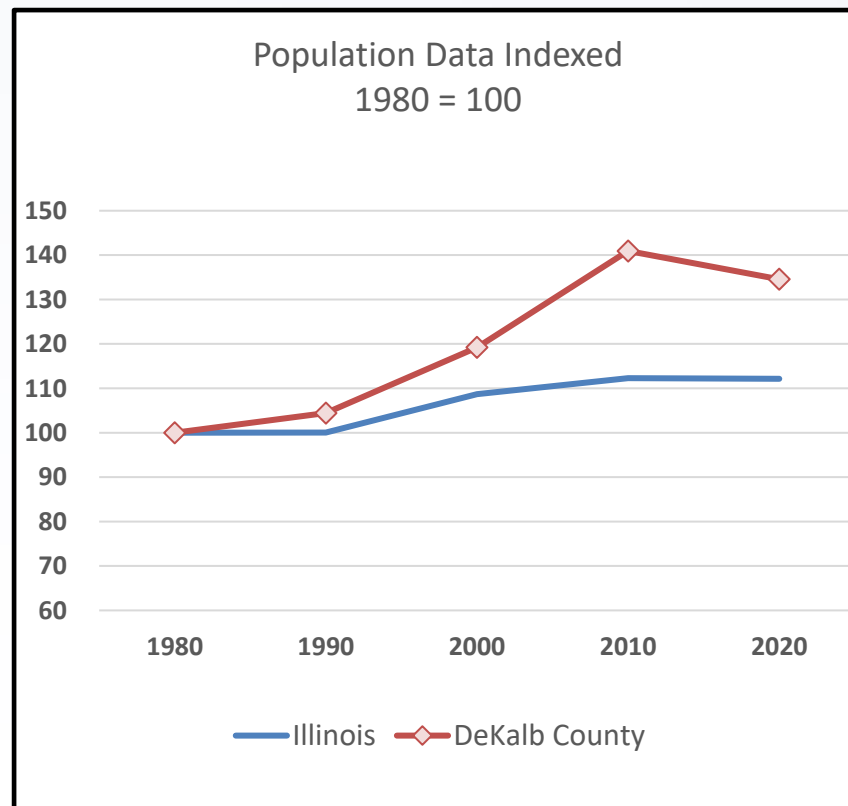

Elgin Metro Division & Dekalb County Workforce Update

Tom Austin

Labor Market Analyst

Tom.Austin@Illinois.gov

Illinois Department of Employment Security
Economic Information & Analysis Division

Labor Force Information DeKalb County

Total Labor Force & Employed

Unemployed

Labor Force Information DeKalb County

Unemployment Rate %

Unemployment Rate Trend

Elgin Metro Division: Employment by Industry

Elgin Metro Division: Employment by Industry

Elgin Metro Division: Employment by Industry

Median Age for Workers 16 To 64 Years (ACS 2021)

Labor Force Participation

Population 16 years and over

Dekalb County Population 2020 to 2022

Census Population 1980 to 2020

DeKalb County: Employed by Age 2019-2022

Dekalb County Employed by Age Index 2010-2022

Questions?