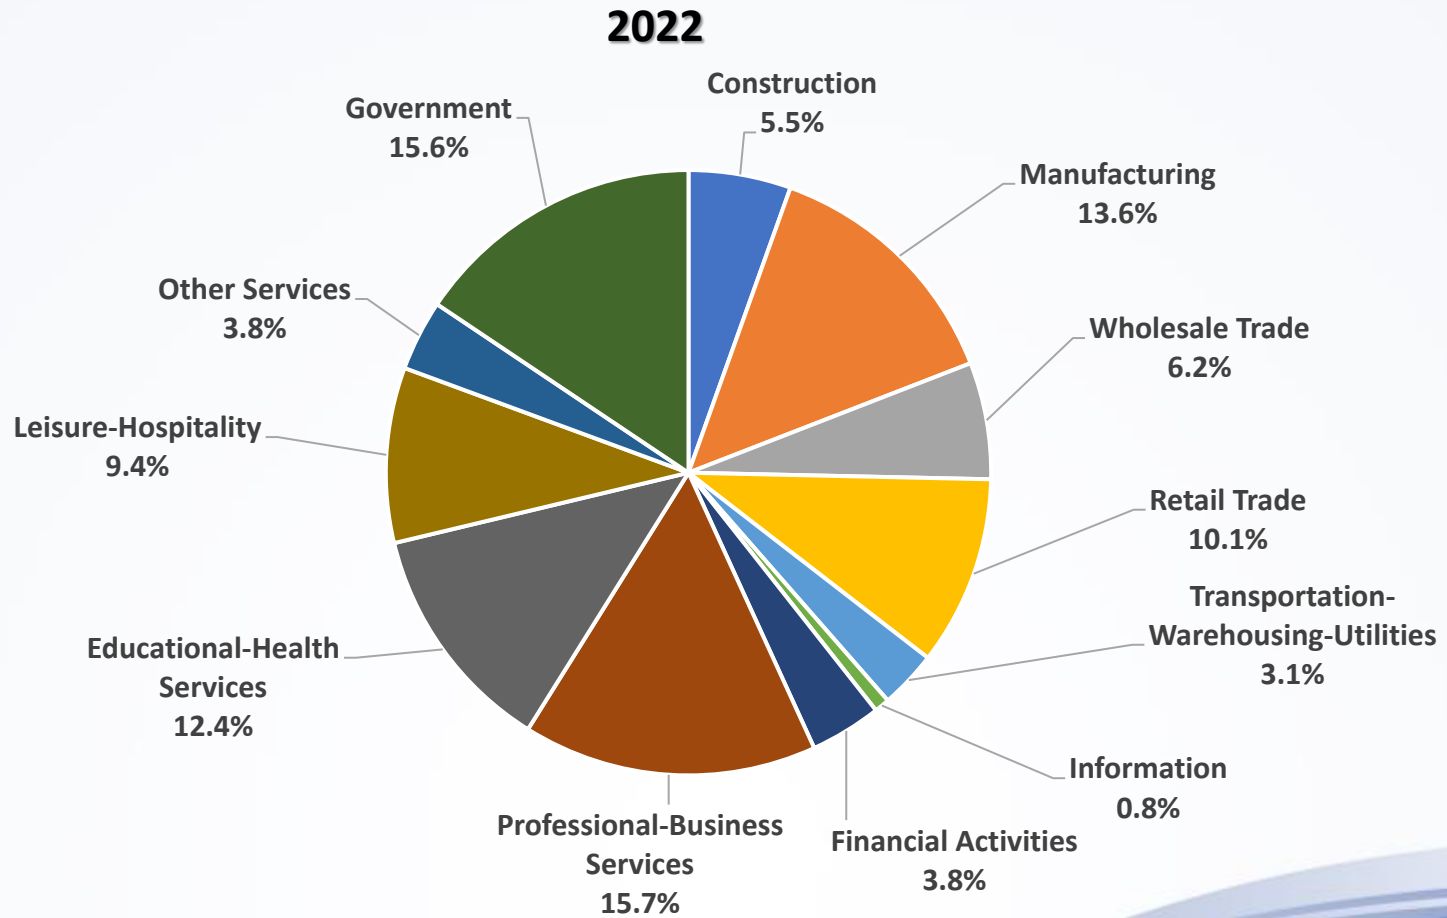

Total Labor Force & Employed

Unemployed

Labor Force Information DeKalb County

Unemployment Rate %

Unemployment Rate Trend

Elgin Metro Division: Employment by Industry

Elgin Metro Division: Employment by Industry

Elgin Metro Division: Employment by Industry

Median Age for Workers 16 To 64 Years (ACS 2021)

Labor Force Participation

Population 16 years and over

Dekalb County Population 2020 to 2022

Census Population 1980 to 2020