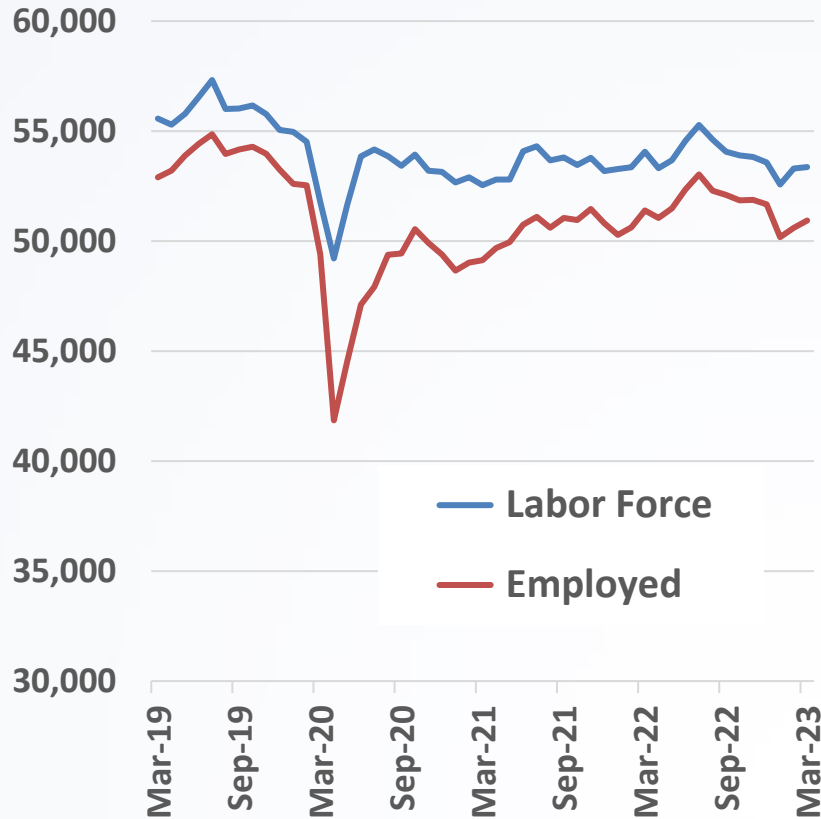

Elgin Metro Division & Dekalb County Workforce Update

Tom Austin

Labor Market Analyst

Tom.Austin@Illinois.gov

Illinois Department of Employment Security
Economic Information & Analysis Division

Labor Force Information DeKalb County

Total Labor Force & Employed

Unemployed

Labor Force Information DeKalb County

Unemployment Rate %

Unemployment Rate Trend

Elgin Metro Division: Employment by Industry

Elgin Metro Division: Employment by Industry

Elgin Metro Division: Employment by Industry

Median Age for Workers 16 To 64 Years (ACS 2021)

Labor Force Participation

Population 16 years and over

Dekalb County Population 2020 to 2022

Census Population 1980 to 2020