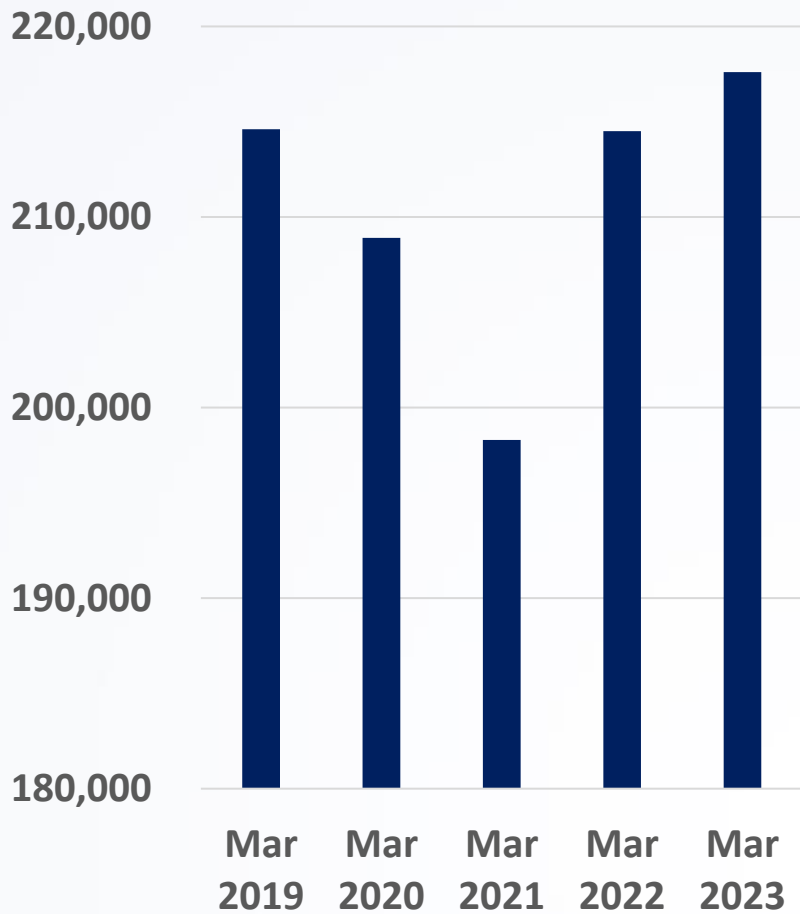

Total Labor Force & Employed

Unemployed

Labor Force Information DeKalb County

Unemployment Rate %

Unemployment Rate Trend

Elgin Metro Division: Employment by Industry

Elgin Metro Division: Employment by Industry

Elgin Metro Division: Employment by Industry

Median Age for Workers 16 To 64 Years (ACS 2021)

Labor Force Participation

Population 16 years and over

Dekalb County Population 2020 to 2022

Census Population 1980 to 2020