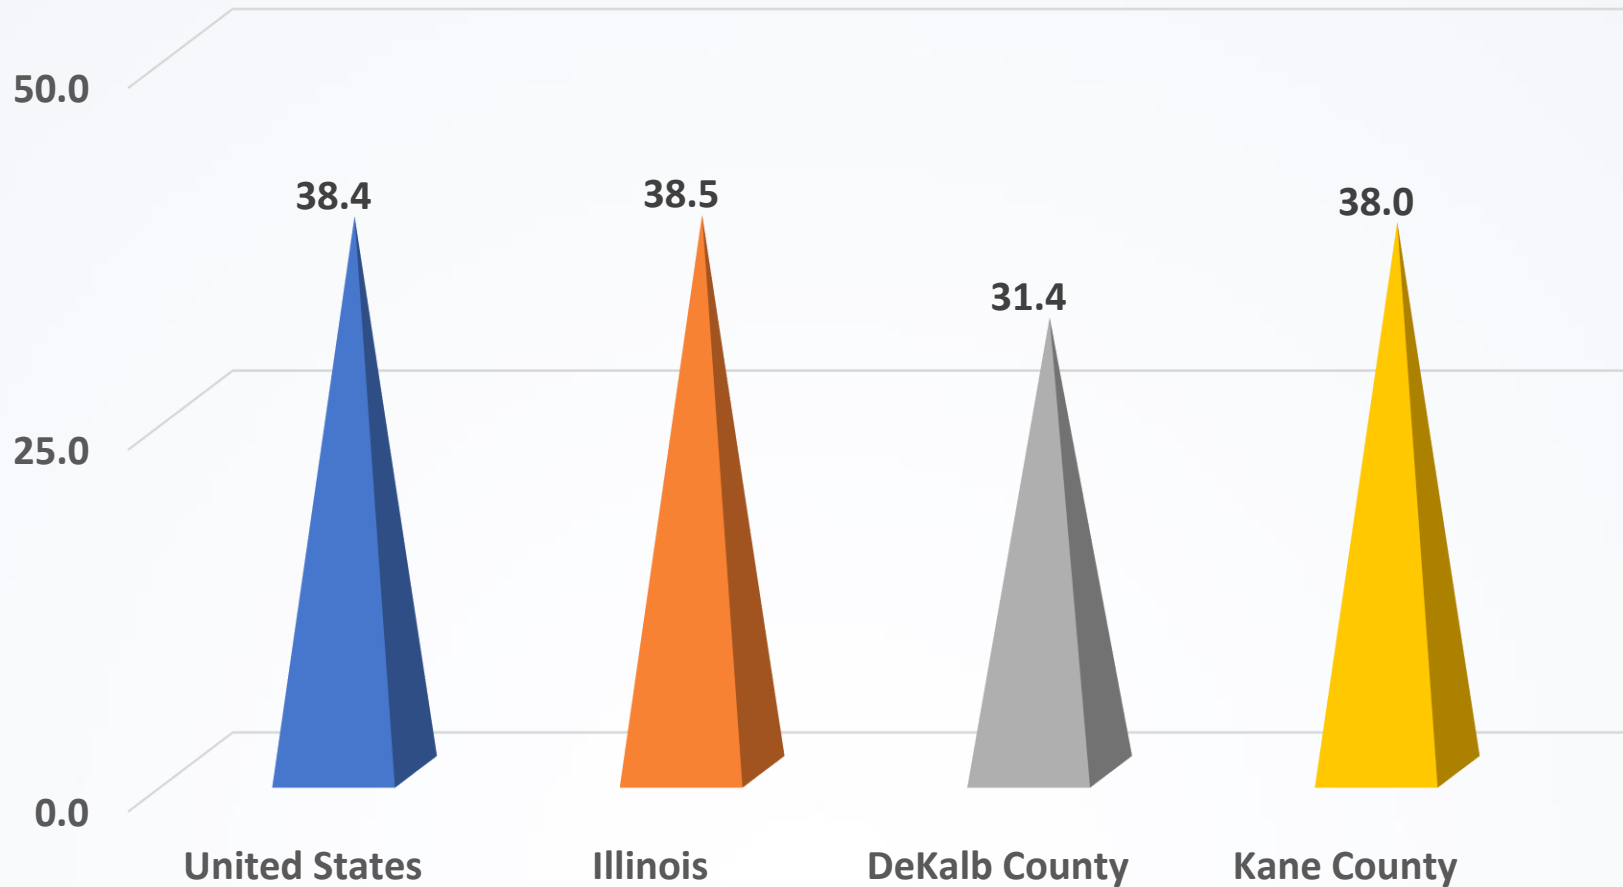

Elgin Metro Division & Dekalb County Workforce Update

Tom Austin

Labor Market Analyst

Tom.Austin@Illinois.gov

Illinois Department of Employment Security
Economic Information & Analysis Division

Labor Force Information DeKalb County

Total Labor Force & Employed

Unemployed

Labor Force Information DeKalb County

Unemployment Rate %

Unemployment Rate Trend

Elgin Metro Division: Employment by Industry

Elgin Metro Division: Employment by Industry

Elgin Metro Division: Employment by Industry

Median Age for Workers 16 To 64 Years (ACS 2021)

Labor Force Participation

Population 16 years and over

Dekalb County Population 2020 to 2022

Census Population 1980 to 2020

DeKalb County: Employed by Age 2019-2022

Dekalb County Employed by Age Index 2010-2022

Questions?