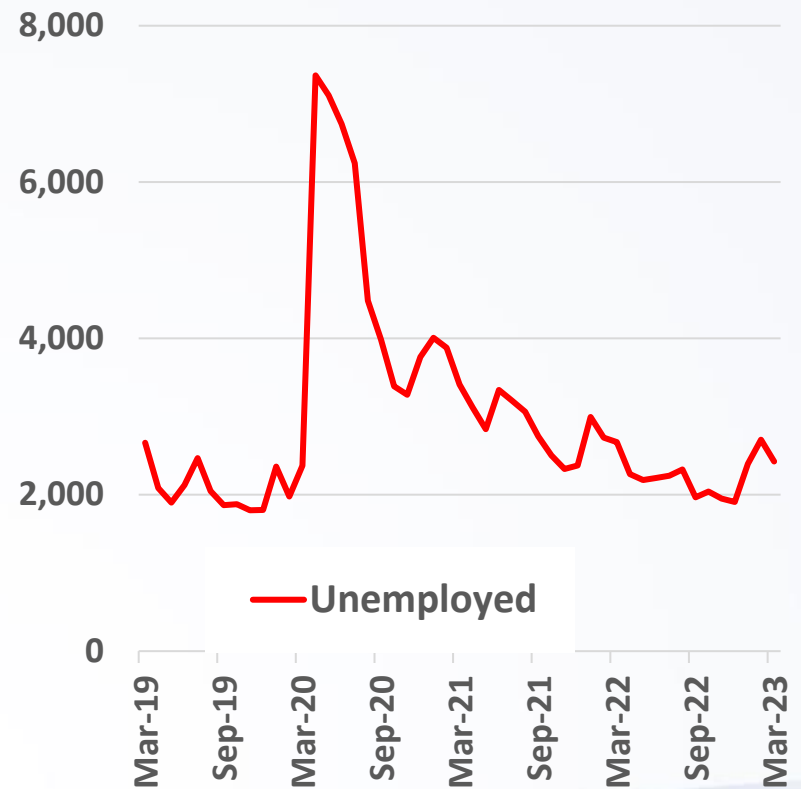

Elgin Metro Division & Dekalb County Workforce Update

Tom Austin

Labor Market Analyst

Tom.Austin@Illinois.gov

Illinois Department of Employment Security
Economic Information & Analysis Division

Labor Force Information DeKalb County

Total Labor Force & Employed

Unemployed

Labor Force Information DeKalb County

Unemployment Rate %

Unemployment Rate Trend

Elgin Metro Division: Employment by Industry

Elgin Metro Division: Employment by Industry

Elgin Metro Division: Employment by Industry

Median Age for Workers 16 To 64 Years (ACS 2021)

Labor Force Participation

Population 16 years and over

Dekalb County Population 2020 to 2022

Census Population 1980 to 2020