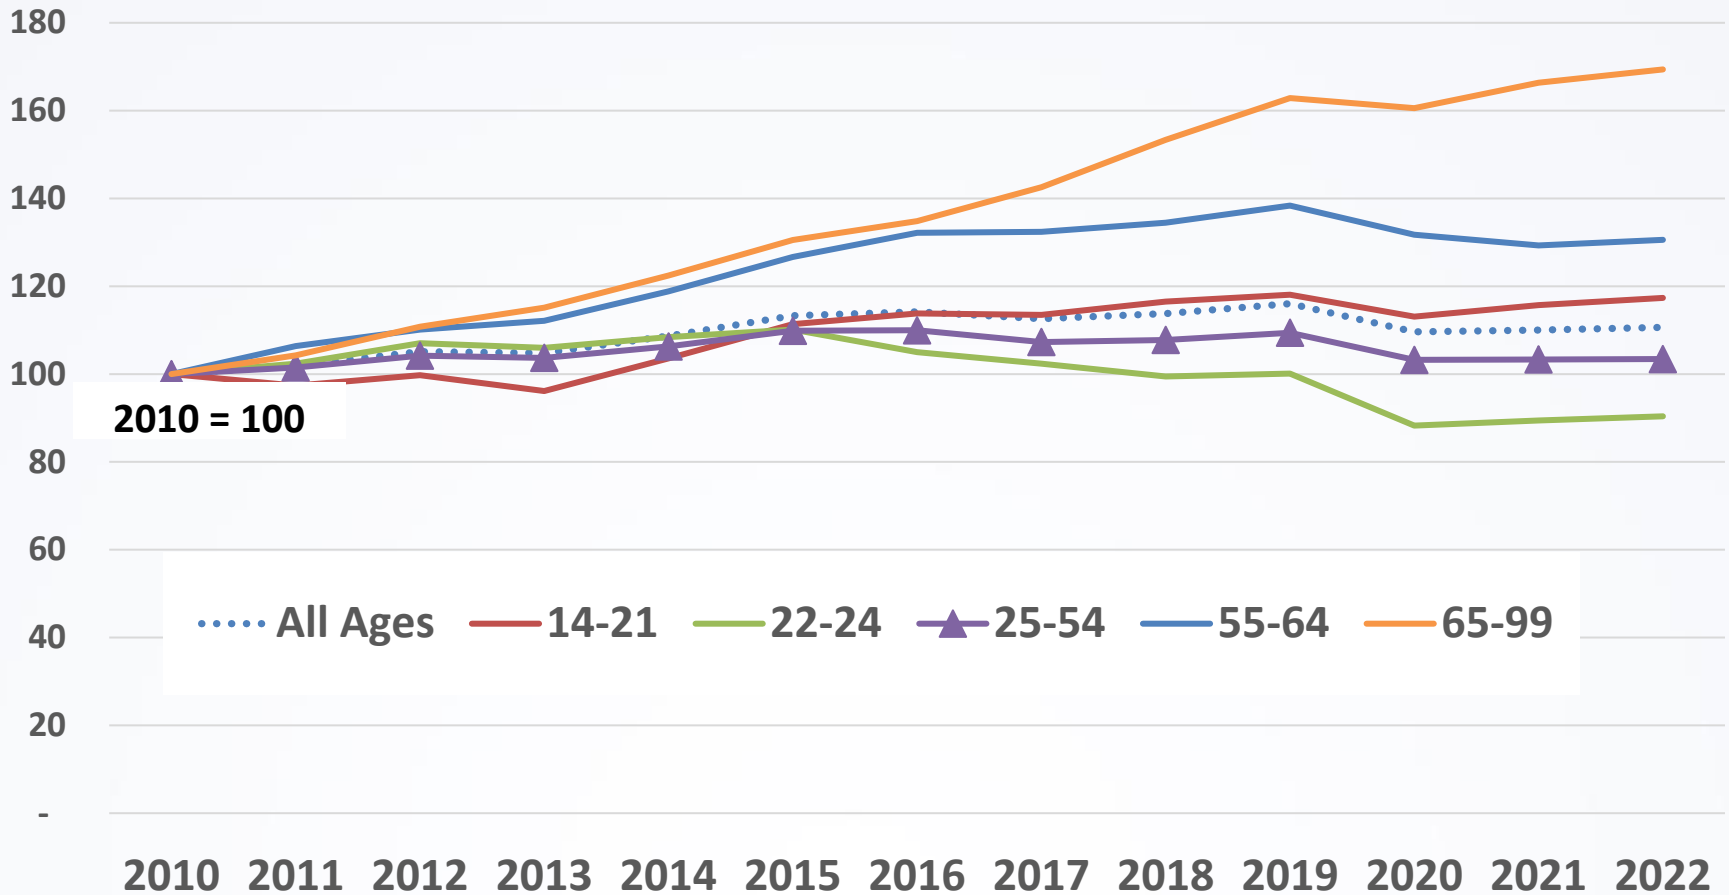

Elgin Metro Division: Employment by Industry

Median Age for Workers 16 To 64 Years (ACS 2021)

Labor Force Participation

Population 16 years and over

Dekalb County Population 2020 to 2022

Census Population 1980 to 2020

DeKalb County: Employed by Age 2019-2022

Dekalb County Employed by Age Index 2010-2022

Questions?