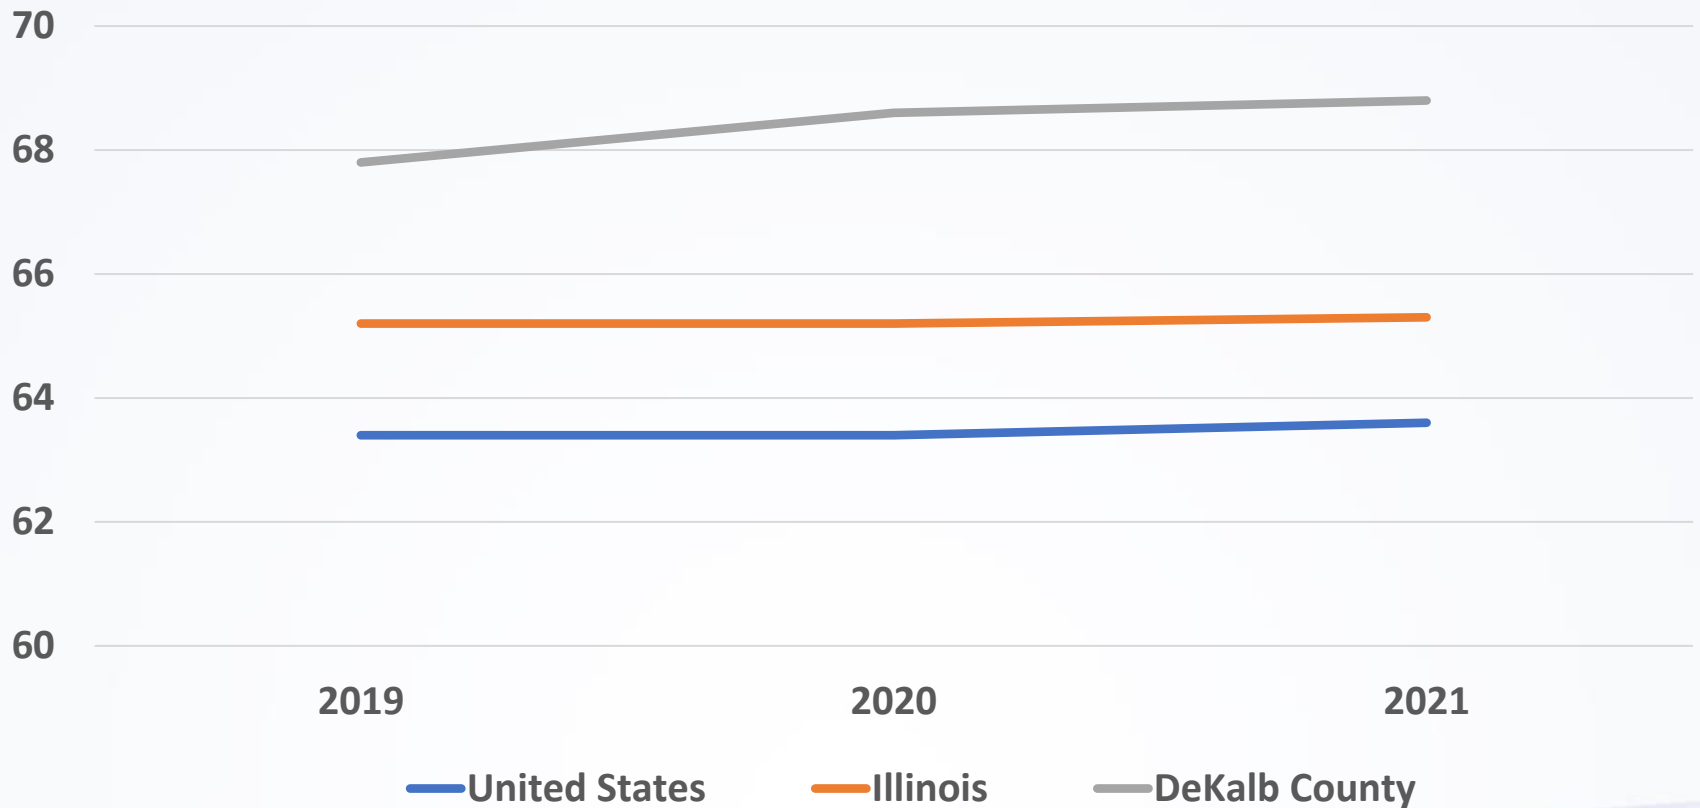

Elgin Metro Division: Employment by Industry

Median Age for Workers 16 To 64 Years (ACS 2021)

Labor Force Participation

Population 16 years and over

Dekalb County Population 2020 to 2022

Census Population 1980 to 2020

DeKalb County: Employed by Age 2019-2022

Dekalb County Employed by Age Index 2010-2022

Questions?