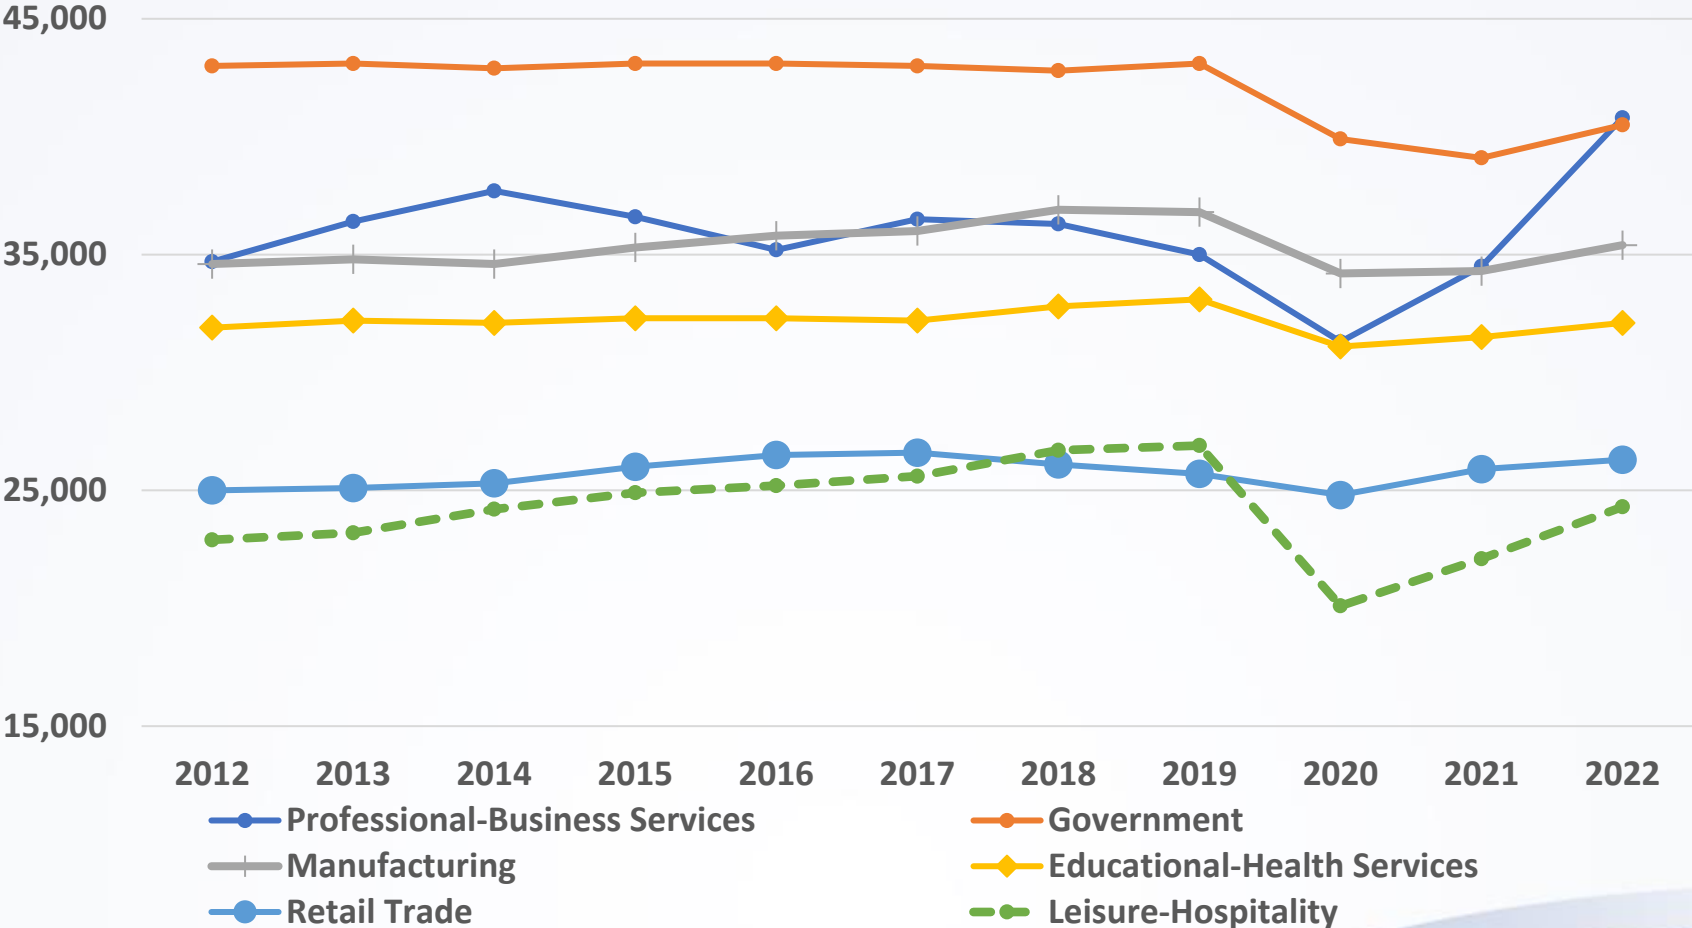

Total Labor Force & Employed

Unemployed

Labor Force Information DeKalb County

Unemployment Rate %

Unemployment Rate Trend

Elgin Metro Division: Employment by Industry

Elgin Metro Division: Employment by Industry

Elgin Metro Division: Employment by Industry

Median Age for Workers 16 To 64 Years (ACS 2021)

Labor Force Participation

Population 16 years and over

Dekalb County Population 2020 to 2022

Census Population 1980 to 2020