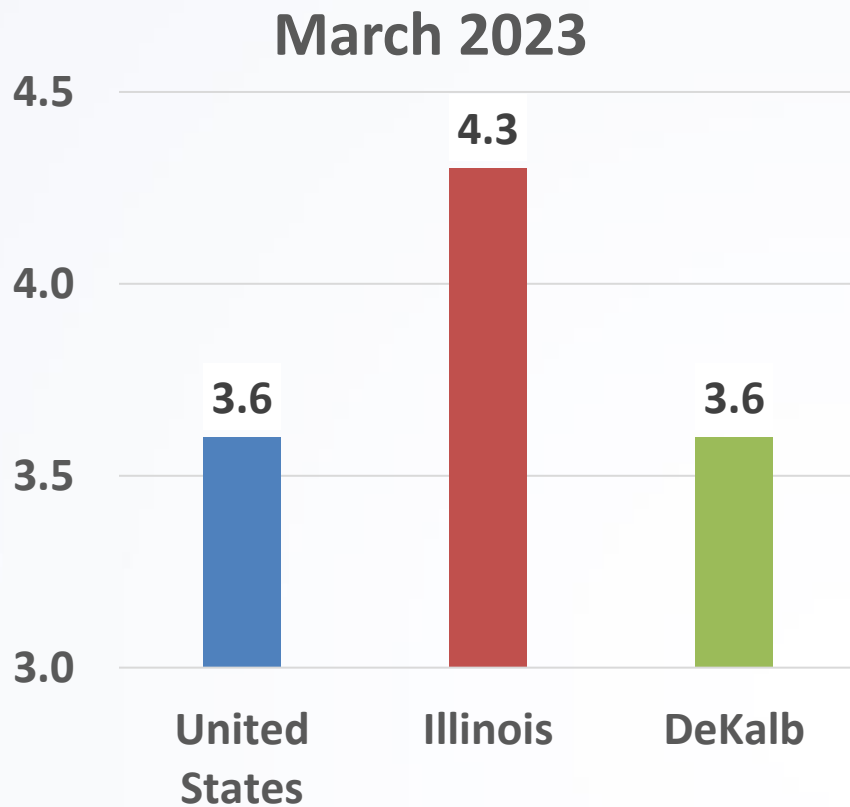

Total Labor Force & Employed

Unemployed

Labor Force Information DeKalb County

Unemployment Rate %

Unemployment Rate Trend

Elgin Metro Division: Employment by Industry

Elgin Metro Division: Employment by Industry

Elgin Metro Division: Employment by Industry

Median Age for Workers 16 To 64 Years (ACS 2021)

Labor Force Participation

Population 16 years and over

Dekalb County Population 2020 to 2022

Census Population 1980 to 2020