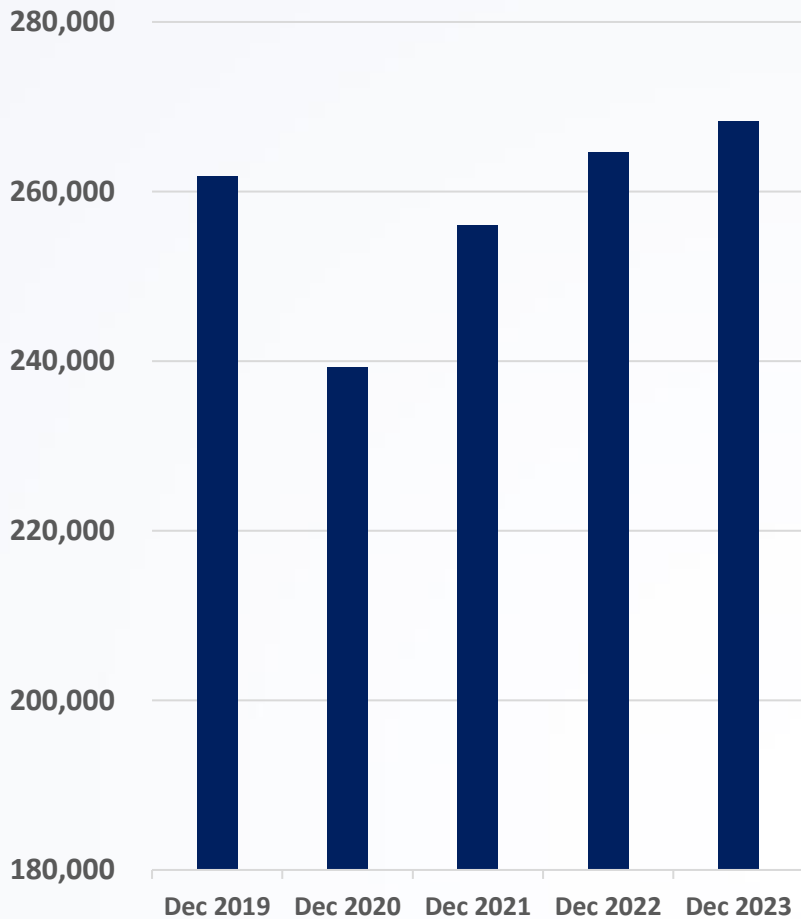

Total Labor Force & Employed

Unemployed

Labor Force Information DeKalb County

Unemployment Rate %

Unemployment Rate Trend

Elgin Metro Division: Employment by Industry: Total Nonfarm

Elgin Metro Division: Employment by Industry

December 2023
Employment by Industry

Elgin Metro Division: Employment by Industry

Median Age for Workers 16 To 64 Years (ACS 2022)

Labor Force Participation

Population 16 years and over

Dekalb County Population 2020 to 2022