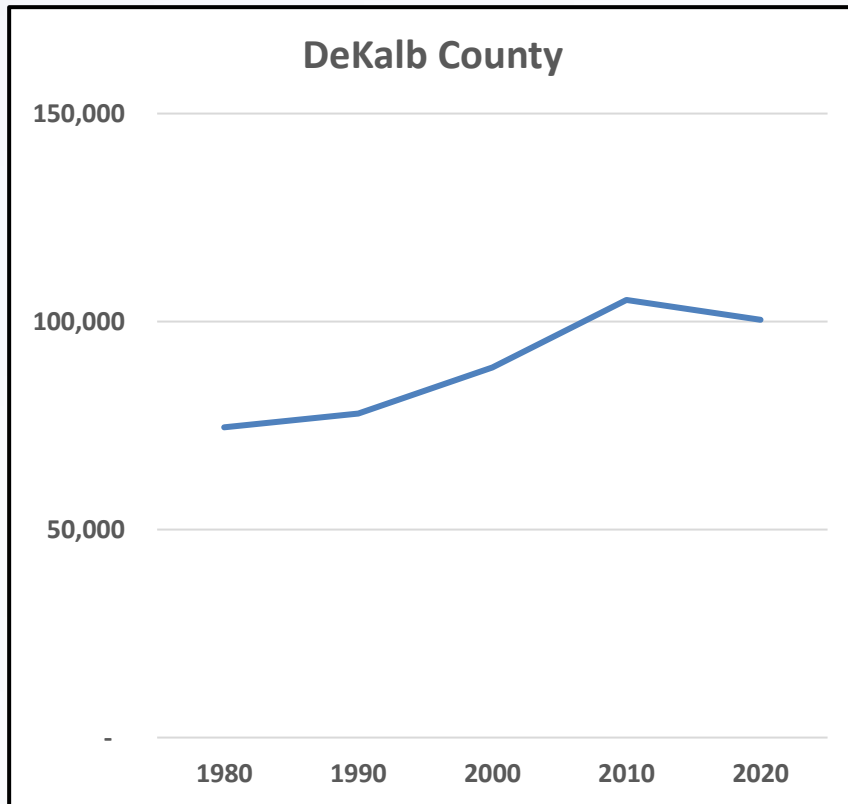

Total Labor Force & Employed

Unemployed

Labor Force Information DeKalb County

Unemployment Rate %

Unemployment Rate Trend

Elgin Metro Division: Employment by Industry: Total Nonfarm

Elgin Metro Division: Employment by Industry

December 2023
Employment by Industry

Elgin Metro Division: Employment by Industry

Median Age for Workers 16 To 64 Years (ACS 2022)

Labor Force Participation

Population 16 years and over

Dekalb County Population 2020 to 2022

Census Population 1980 to 2020

DeKalb County: Employed by Age 2019-2023

Dekalb County Employed by Age Index 2013-2023

Quarterly Workforce Indicators <https://qwiexplorer.ces.census.gov/>

Questions?