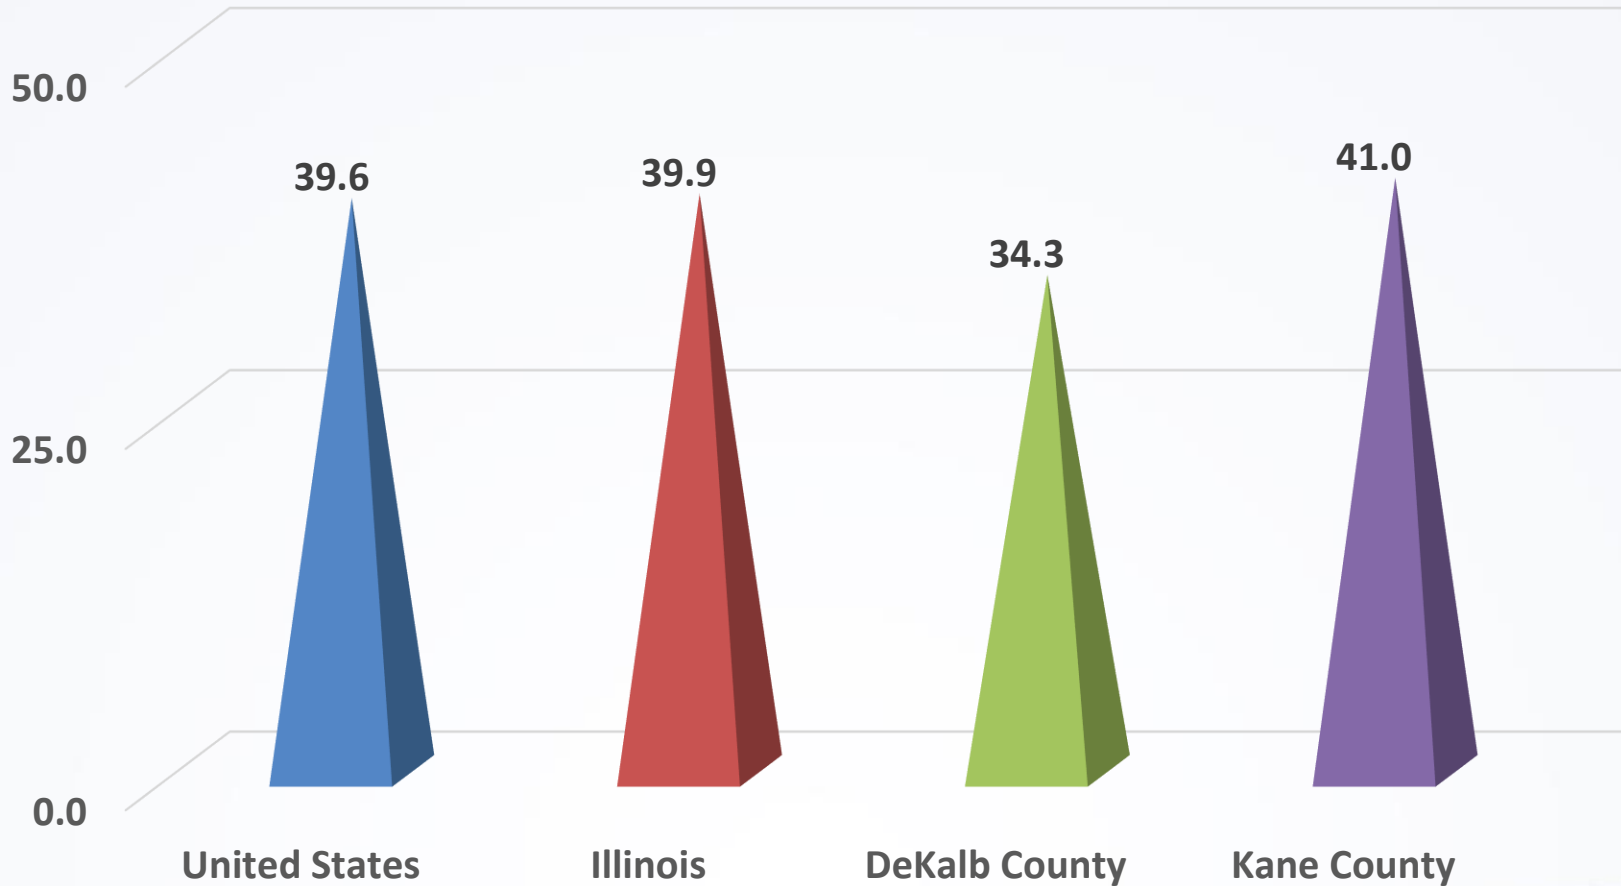

IDES

Elgin Metro Division & Dekalb County Workforce Update

Tom Austin

Labor Market Analyst

Tom.Austin@Illinois.gov

Illinois Department of Employment Security
Economic Information & Analysis Division

Labor Force Information DeKalb County

Total Labor Force & Employed

Unemployed

Labor Force Information DeKalb County

Unemployment Rate %

Unemployment Rate Trend

Elgin Metro Division: Employment by Industry: Total Nonfarm

Elgin Metro Division: Employment by Industry

December 2023
Employment by Industry

Elgin Metro Division: Employment by Industry

Median Age for Workers 16 To 64 Years (ACS 2022)

Labor Force Participation

Population 16 years and over

Dekalb County Population 2020 to 2022

Census Population 1980 to 2020

DeKalb County: Employed by Age 2019-2023

Dekalb County Employed by Age Index 2013-2023

Quarterly Workforce Indicators <https://qwiexplorer.ces.census.gov/>

Questions?