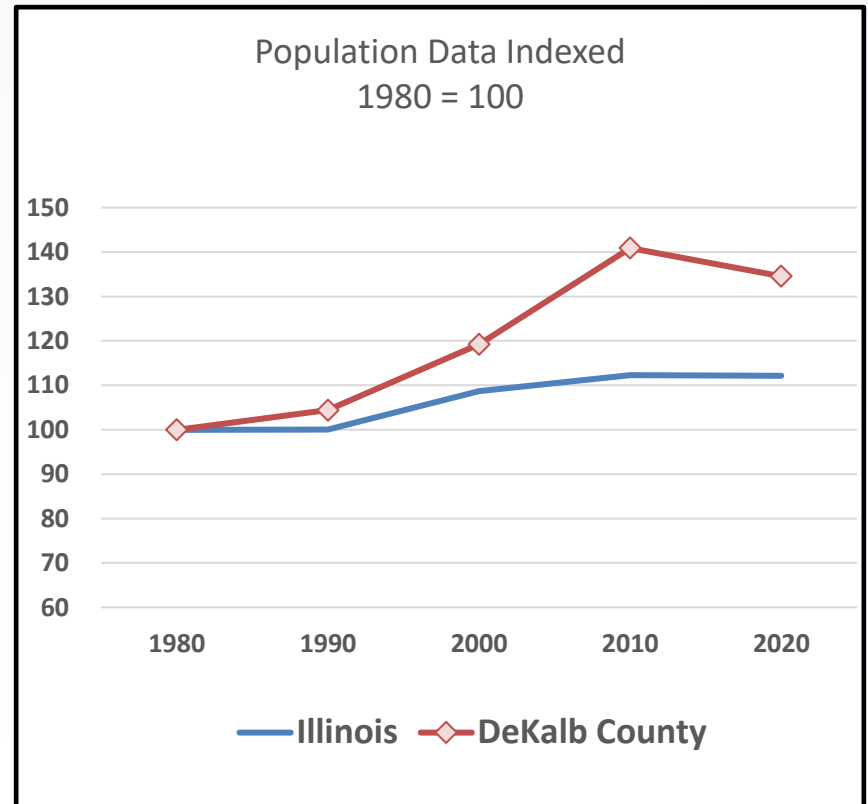

IDES

Elgin Metro Division & Dekalb County Workforce Update

Tom Austin

Labor Market Analyst

Tom.Austin@Illinois.gov

Illinois Department of Employment Security
Economic Information & Analysis Division

Labor Force Information DeKalb County

Total Labor Force & Employed

Unemployed

Labor Force Information DeKalb County

Unemployment Rate %

Unemployment Rate Trend

Elgin Metro Division: Employment by Industry: Total Nonfarm

Elgin Metro Division: Employment by Industry

December 2023
Employment by Industry

Elgin Metro Division: Employment by Industry

Median Age for Workers 16 To 64 Years (ACS 2022)

Labor Force Participation

Population 16 years and over

Dekalb County Population 2020 to 2022

Census Population 1980 to 2020

DeKalb County: Employed by Age 2019-2023

Dekalb County Employed by Age Index 2013-2023

Quarterly Workforce Indicators <https://qwiexplorer.ces.census.gov/>

Questions?