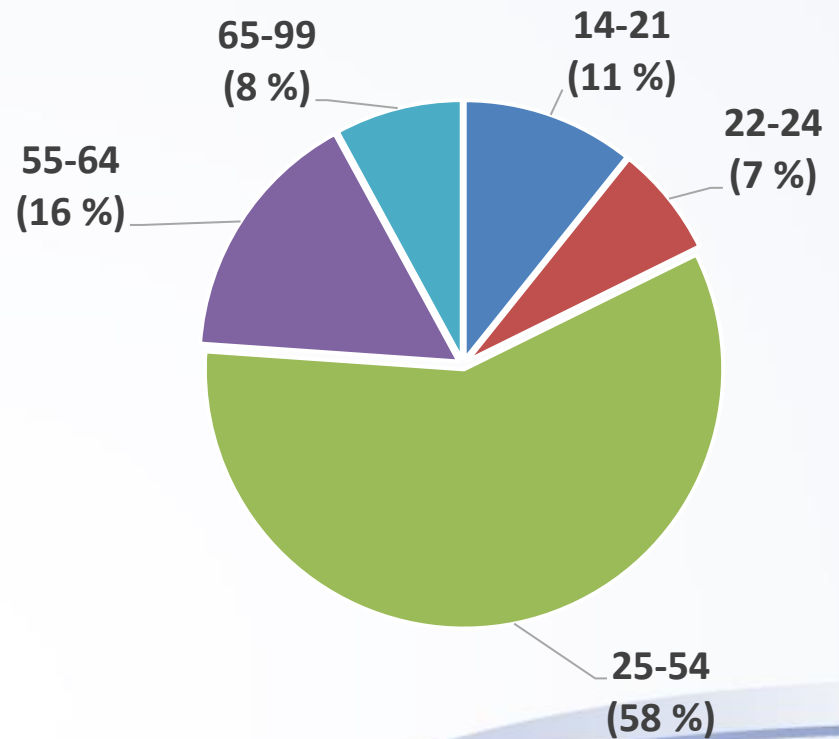

Total Labor Force & Employed

Unemployed

Labor Force Information DeKalb County

Unemployment Rate %

Unemployment Rate Trend

Elgin Metro Division: Employment by Industry: Total Nonfarm

Elgin Metro Division: Employment by Industry

December 2023
Employment by Industry

Elgin Metro Division: Employment by Industry

Median Age for Workers 16 To 64 Years (ACS 2022)

Labor Force Participation

Population 16 years and over

Dekalb County Population 2020 to 2022

Census Population 1980 to 2020

DeKalb County: Employed by Age 2019-2023

Dekalb County Employed by Age Index 2013-2023

Quarterly Workforce Indicators <https://qwiexplorer.ces.census.gov/>

Questions?