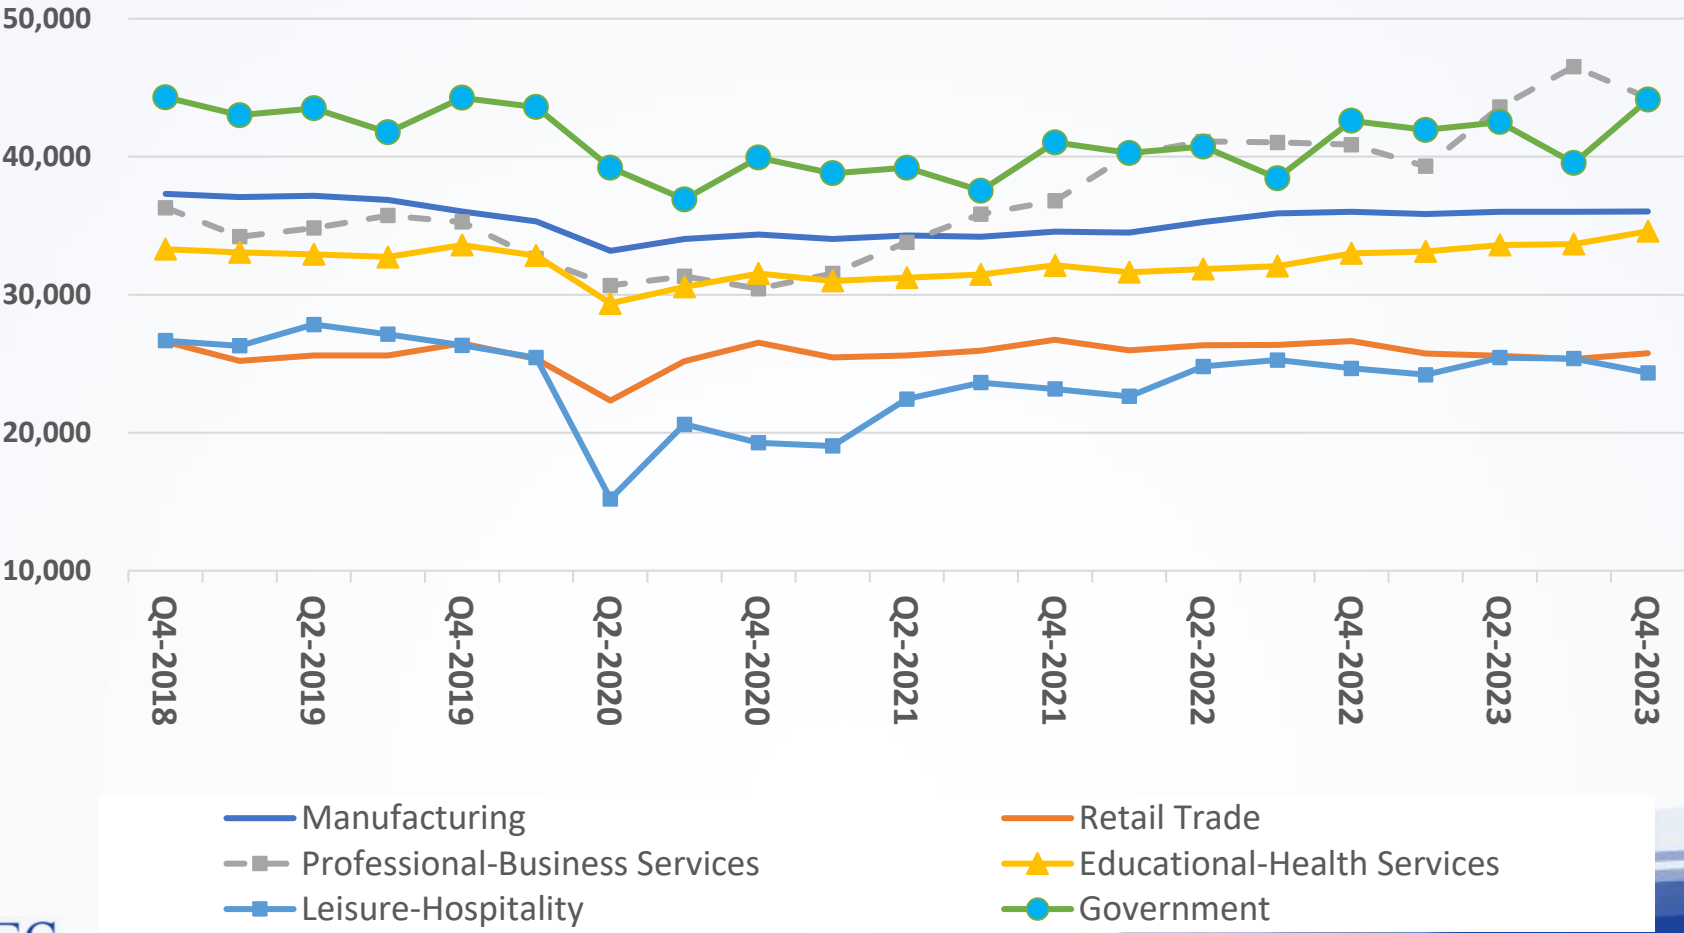

Total Labor Force & Employed

Unemployed

Labor Force Information DeKalb County

Unemployment Rate %

Unemployment Rate Trend

Elgin Metro Division: Employment by Industry: Total Nonfarm

Elgin Metro Division: Employment by Industry

December 2023
Employment by Industry

Elgin Metro Division: Employment by Industry

Median Age for Workers 16 To 64 Years (ACS 2022)

Labor Force Participation

Population 16 years and over

Dekalb County Population 2020 to 2022