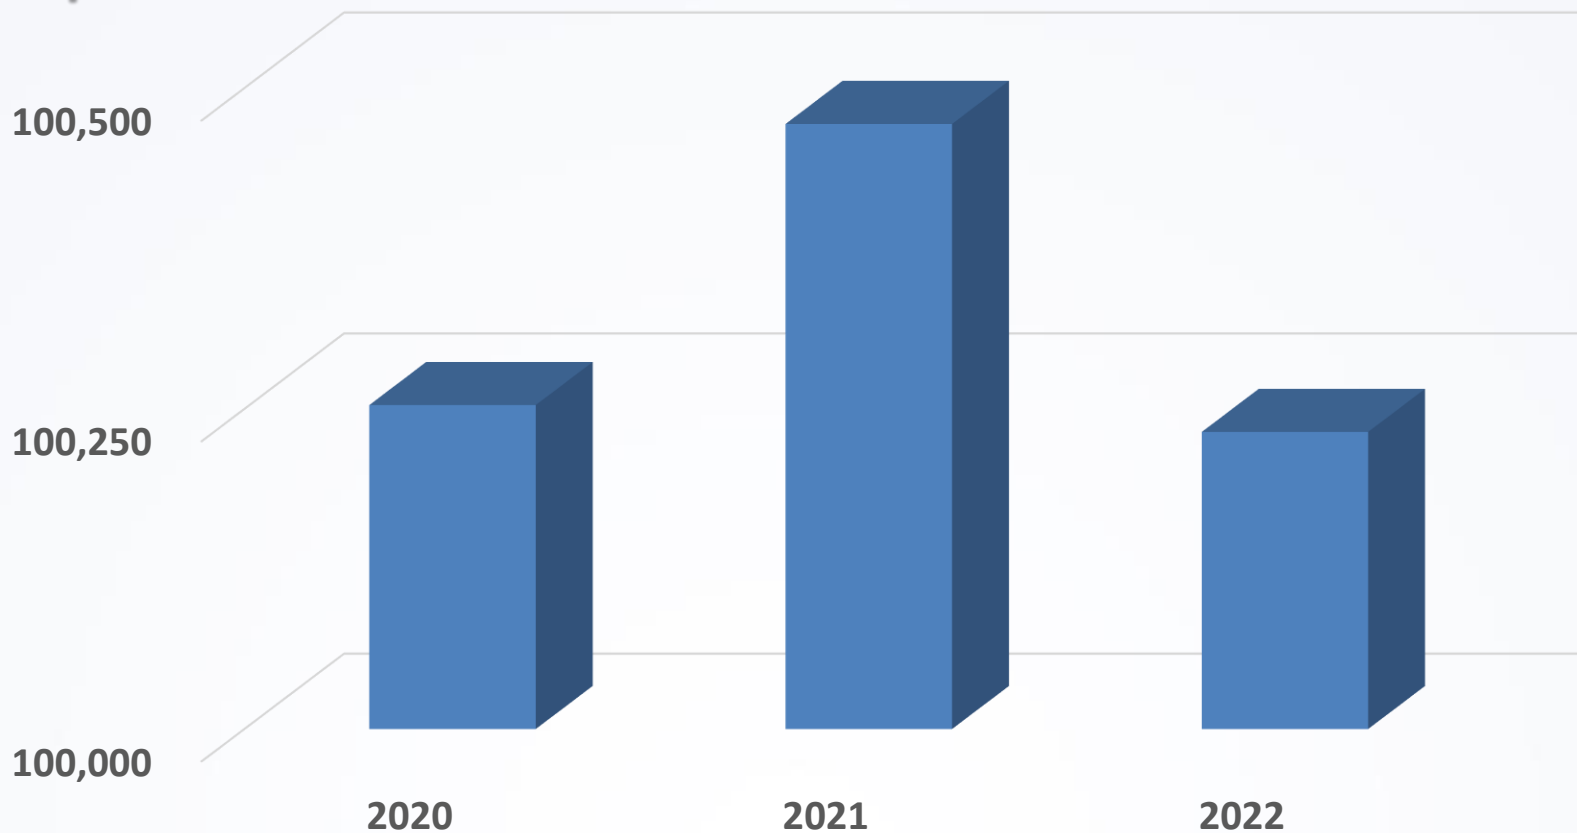

December 2023
Employment by Industry

Elgin Metro Division: Employment by Industry

Median Age for Workers 16 To 64 Years (ACS 2022)

Labor Force Participation

Population 16 years and over

Dekalb County Population 2020 to 2022

Census Population 1980 to 2020

DeKalb County: Employed by Age 2019-2023

Dekalb County Employed by Age Index 2013-2023

Quarterly Workforce Indicators <https://qwiexplorer.ces.census.gov/>

Questions?