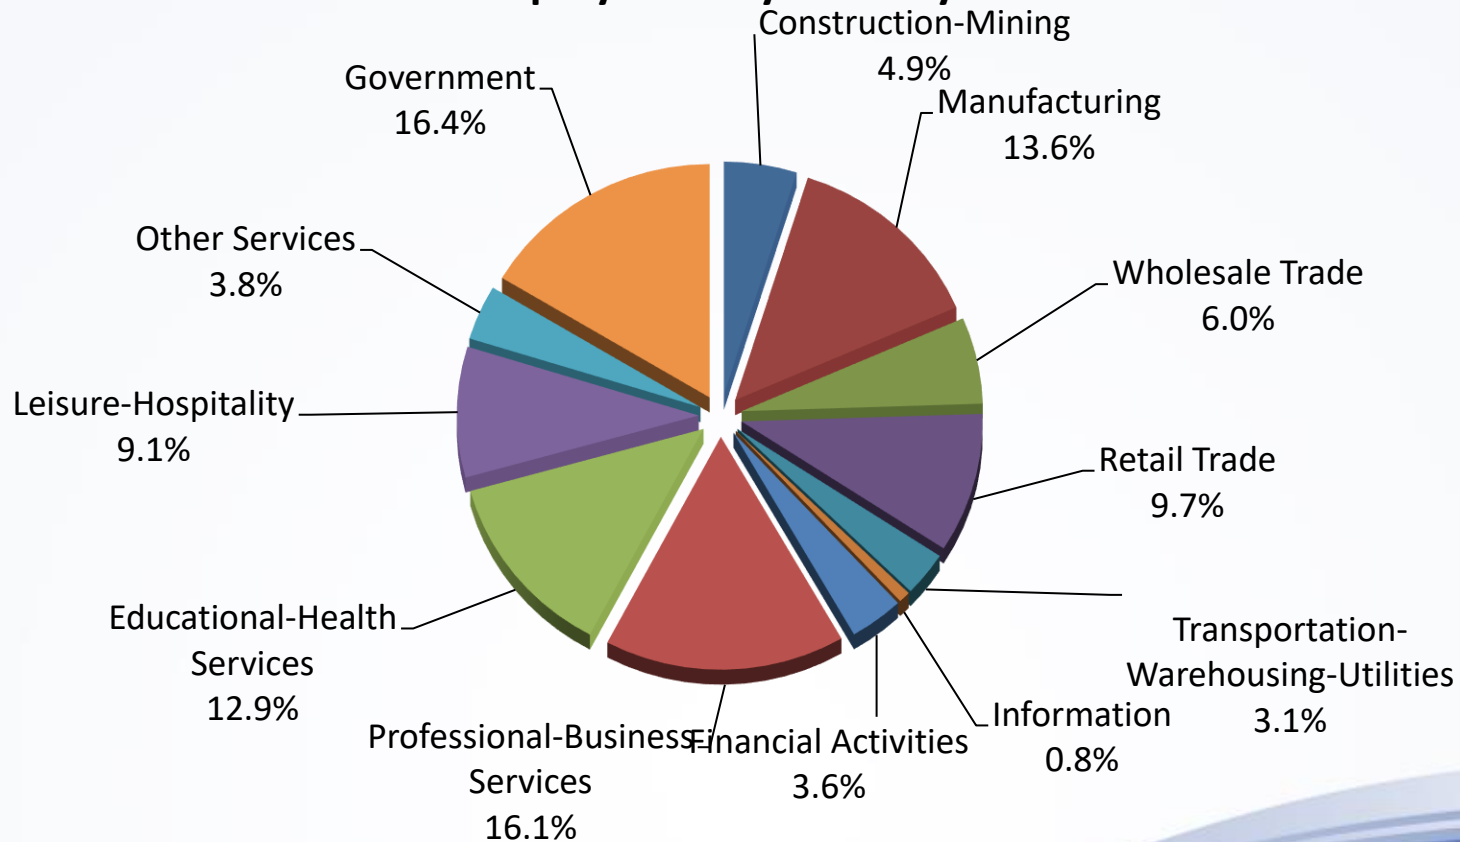

Total Labor Force & Employed

Unemployed

Labor Force Information DeKalb County

Unemployment Rate %

Unemployment Rate Trend

Elgin Metro Division: Employment by Industry: Total Nonfarm

Elgin Metro Division: Employment by Industry

December 2023
Employment by Industry

Elgin Metro Division: Employment by Industry

Median Age for Workers 16 To 64 Years (ACS 2022)

Labor Force Participation

Population 16 years and over

Dekalb County Population 2020 to 2022