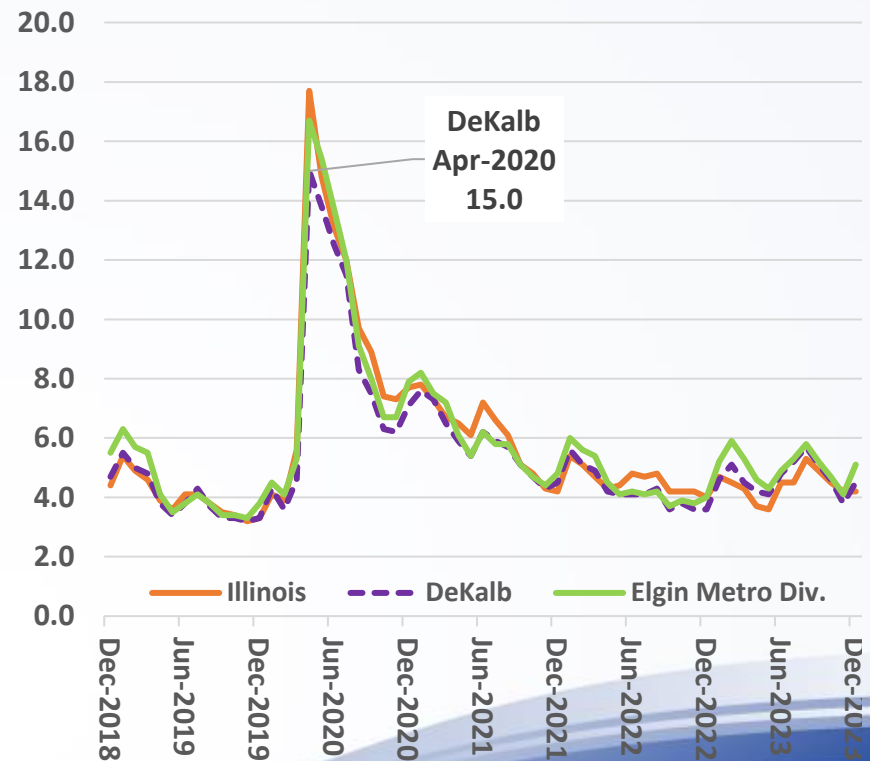

Total Labor Force & Employed

Unemployed

Labor Force Information DeKalb County

Unemployment Rate %

Unemployment Rate Trend

Elgin Metro Division: Employment by Industry: Total Nonfarm

Elgin Metro Division: Employment by Industry

December 2023
Employment by Industry

Elgin Metro Division: Employment by Industry

Median Age for Workers 16 To 64 Years (ACS 2022)

Labor Force Participation

Population 16 years and over

Dekalb County Population 2020 to 2022