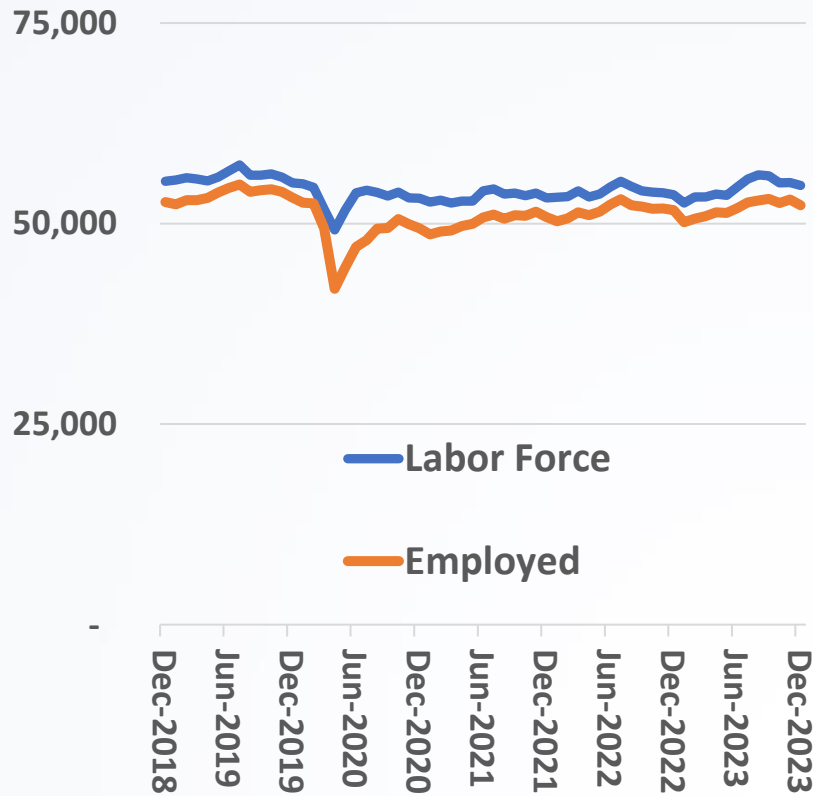

IDES

Elgin Metro Division & Dekalb County Workforce Update

Tom Austin

Labor Market Analyst

Tom.Austin@Illinois.gov

Illinois Department of Employment Security
Economic Information & Analysis Division

Labor Force Information DeKalb County

Total Labor Force & Employed

Unemployed

Labor Force Information DeKalb County

Unemployment Rate %

Unemployment Rate Trend

Elgin Metro Division: Employment by Industry: Total Nonfarm

Elgin Metro Division: Employment by Industry

December 2023
Employment by Industry

Elgin Metro Division: Employment by Industry

Median Age for Workers 16 To 64 Years (ACS 2022)

Labor Force Participation

Population 16 years and over

Dekalb County Population 2020 to 2022