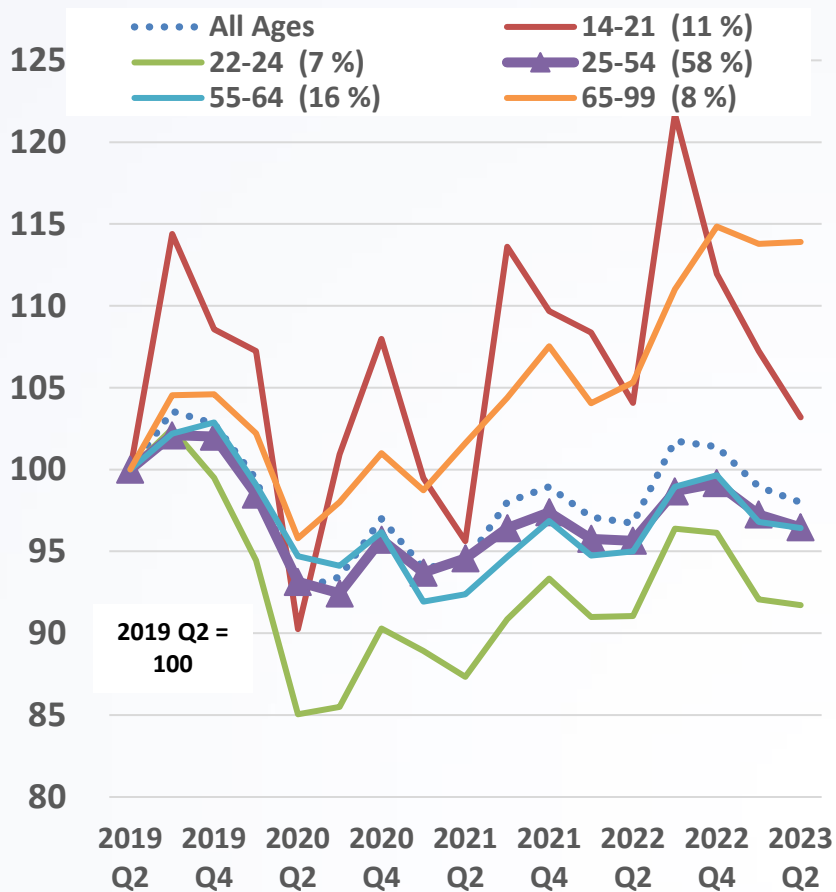

December 2023
Employment by Industry

Elgin Metro Division: Employment by Industry

Median Age for Workers 16 To 64 Years (ACS 2022)

Labor Force Participation

Population 16 years and over

Dekalb County Population 2020 to 2022

Census Population 1980 to 2020

DeKalb County: Employed by Age 2019-2023

Dekalb County Employed by Age Index 2013-2023

Quarterly Workforce Indicators <https://qwiexplorer.ces.census.gov/>

Questions?