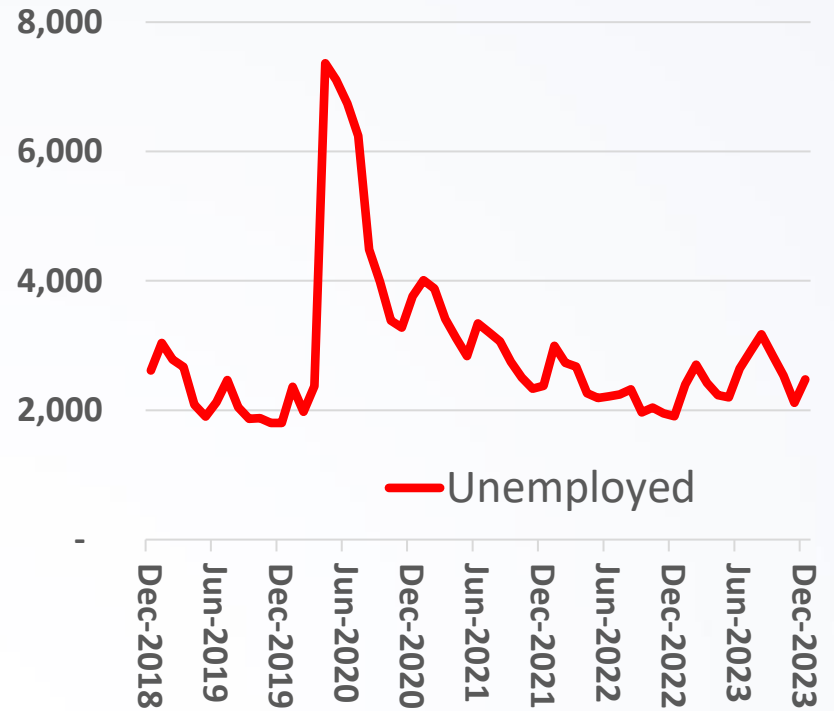

IDES

Elgin Metro Division & Dekalb County Workforce Update

Tom Austin

Labor Market Analyst

Tom.Austin@Illinois.gov

Illinois Department of Employment Security
Economic Information & Analysis Division

Labor Force Information DeKalb County

Total Labor Force & Employed

Unemployed

Labor Force Information DeKalb County

Unemployment Rate %

Unemployment Rate Trend

Elgin Metro Division: Employment by Industry: Total Nonfarm

Elgin Metro Division: Employment by Industry

December 2023
Employment by Industry

Elgin Metro Division: Employment by Industry

Median Age for Workers 16 To 64 Years (ACS 2022)

Labor Force Participation

Population 16 years and over

Dekalb County Population 2020 to 2022