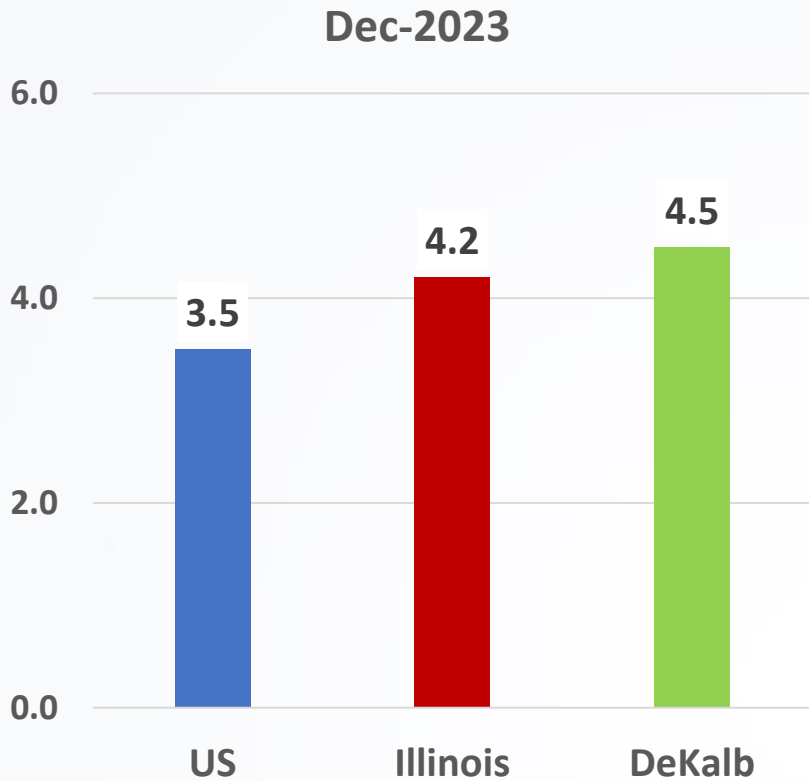

Total Labor Force & Employed

Unemployed

Labor Force Information DeKalb County

Unemployment Rate %

Unemployment Rate Trend

Elgin Metro Division: Employment by Industry: Total Nonfarm

Elgin Metro Division: Employment by Industry

December 2023
Employment by Industry

Elgin Metro Division: Employment by Industry

Median Age for Workers 16 To 64 Years (ACS 2022)

Labor Force Participation

Population 16 years and over

Dekalb County Population 2020 to 2022