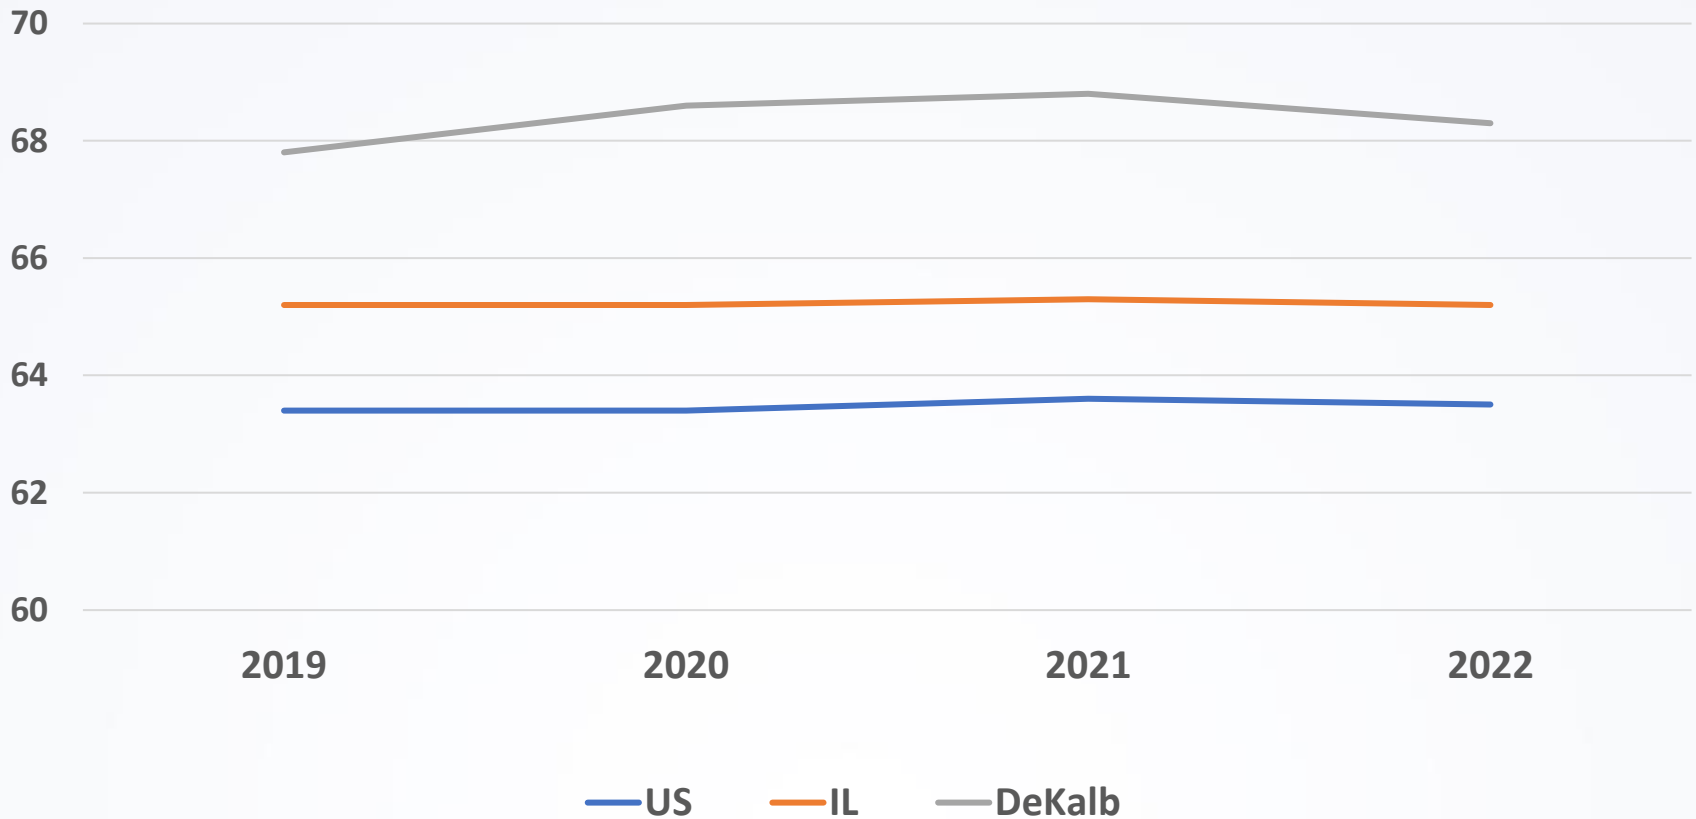

December 2023
Employment by Industry

Elgin Metro Division: Employment by Industry

Median Age for Workers 16 To 64 Years (ACS 2022)

Labor Force Participation

Population 16 years and over

Dekalb County Population 2020 to 2022

Census Population 1980 to 2020

DeKalb County: Employed by Age 2019-2023

Dekalb County Employed by Age Index 2013-2023

Quarterly Workforce Indicators <https://qwiexplorer.ces.census.gov/>

Questions?