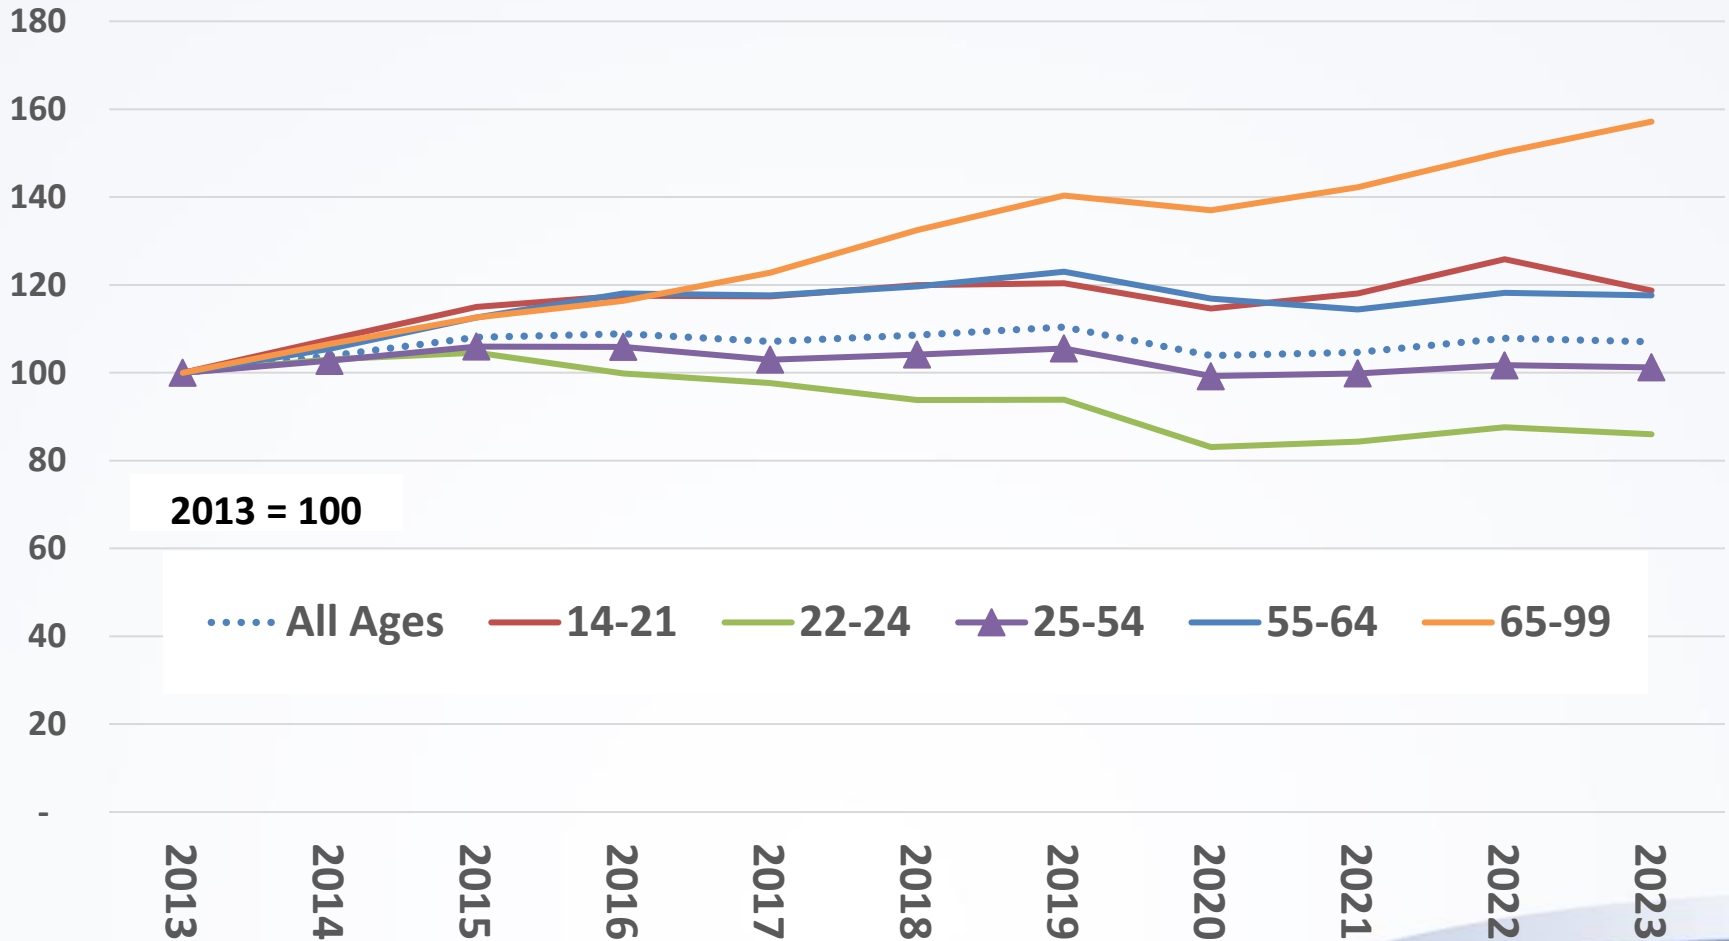

December 2023
Employment by Industry

Elgin Metro Division: Employment by Industry

Median Age for Workers 16 To 64 Years (ACS 2022)

Labor Force Participation

Population 16 years and over

Dekalb County Population 2020 to 2022

Census Population 1980 to 2020

DeKalb County: Employed by Age 2019-2023

Dekalb County Employed by Age Index 2013-2023

Quarterly Workforce Indicators <https://qwiexplorer.ces.census.gov/>

Questions?